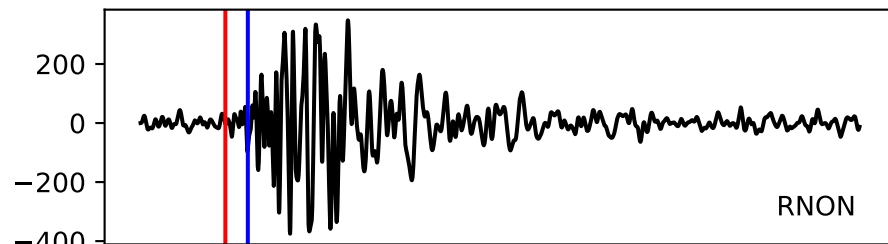

Typ: None - obspyck_20130601195318
Herdzeit (UTC): 2013-05-31 10:47:43
Magnitude (MI): 0.2
Latitude: 47.751 [°] ± 0.33 [km]
Longitude: 12.826 [°] ± 0.39 [km]
Tiefe: -0.0 [km] ± 1.0[km]

10:47:45

10:47:50