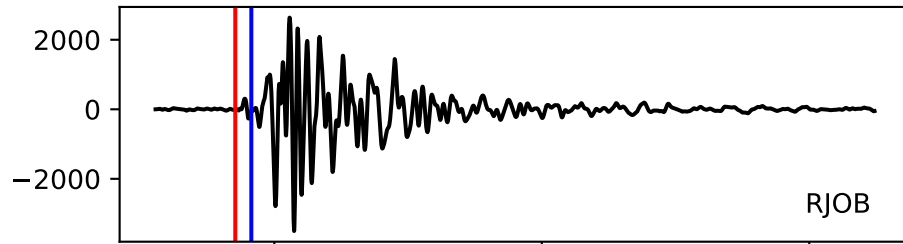

Typ: None - obspyck_20130601195318
Herdzeit (UTC): 2013-05-31 10:47:43
Magnitude (MI): 0.2
Latitude: 47.751 [°] ± 0.33 [km]
Longitude: 12.826 [°] ± 0.39 [km]
Tiefe: -0.0 [km] ± 1.0[km]

10:47:45

10:47:50