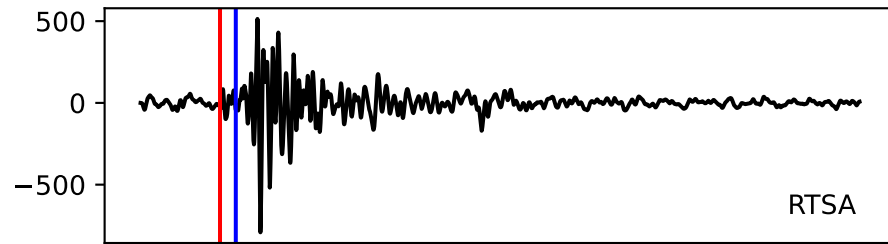

Typ: None - obspyck_20130601195318
Herdzeit (UTC): 2013-05-31 10:47:43
Magnitude (MI): 0.2
Latitude: 47.751 [°] ± 0.33 [km]
Longitude: 12.826 [°] ± 0.39 [km]
Tiefe: -0.0 [km] ± 1.0[km]

10:47:45

10:47:50