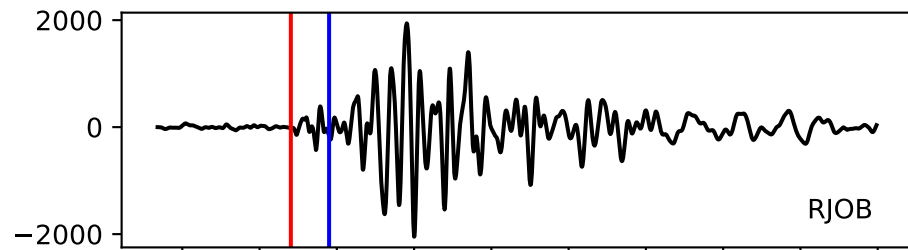

Typ: None - obspyck_20130601200944
Herdzeit (UTC): 2013-05-30 23:41:52
Magnitude (MI): 0.0
Latitude: 47.759 [°] ± 0.49 [km]
Longitude: 12.842 [°] ± 0.31 [km]
Tiefe: -0.5 [km] ± 2.0[km]

23:41:52
23:41:53
23:41:54
23:41:55
23:41:56
23:41:57
23:41:58
23:41:59
23:42:00
23:42:01