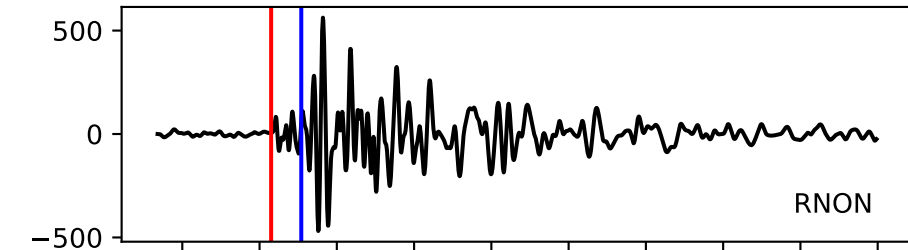

Typ: None - obspyck_20130601200944
Herdzeit (UTC): 2013-05-30 23:41:52
Magnitude (MI): 0.0
Latitude: 47.759 [°] ± 0.49 [km]
Longitude: 12.842 [°] ± 0.31 [km]
Tiefe: -0.5 [km] ± 2.0[km]

23:41:52
23:41:53
23:41:54
23:41:55
23:41:56
23:41:57
23:41:58
23:41:59
23:42:00
23:42:01