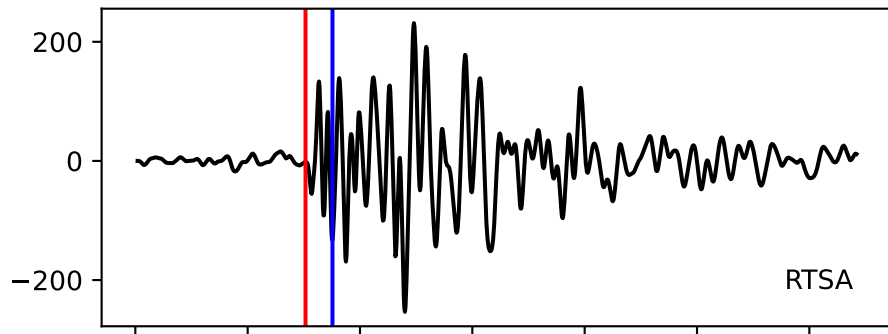

Typ: None - obspyck_20130605093900
Herdzeit (UTC): 2013-06-04 01:02:45
Magnitude (MI): -0.2
Latitude: 47.763 [°] ± 0.70 [km]
Longitude: 12.864 [°] ± 0.80 [km]
Tiefe: -0.0 [km] ± 1.8[km]

01:02:44 01:02:45 01:02:46 01:02:47 01:02:48 01:02:49 01:02:50