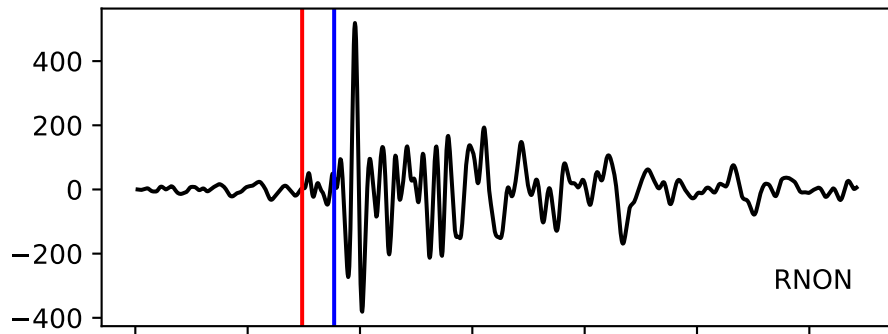

Typ: None - obspyck_20130605093900
Herdzeit (UTC): 2013-06-04 01:02:45
Magnitude (MI): -0.2
Latitude: 47.763 [°] ± 0.70 [km]
Longitude: 12.864 [°] ± 0.80 [km]
Tiefe: -0.0 [km] ± 1.8[km]

01:02:44 01:02:45 01:02:46 01:02:47 01:02:48 01:02:49 01:02:50