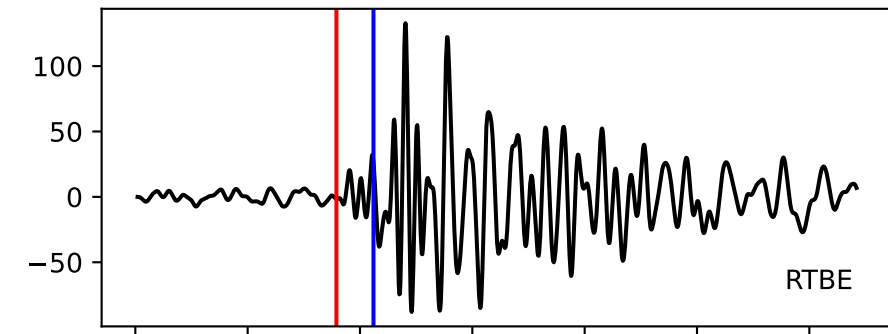

Typ: None - obspyck_20130605093900
Herdzeit (UTC): 2013-06-04 01:02:45
Magnitude (MI): -0.2
Latitude: 47.763 [°] ± 0.70 [km]
Longitude: 12.864 [°] ± 0.80 [km]
Tiefe: -0.0 [km] ± 1.8[km]

01:02:44 01:02:45 01:02:46 01:02:47 01:02:48 01:02:49 01:02:50