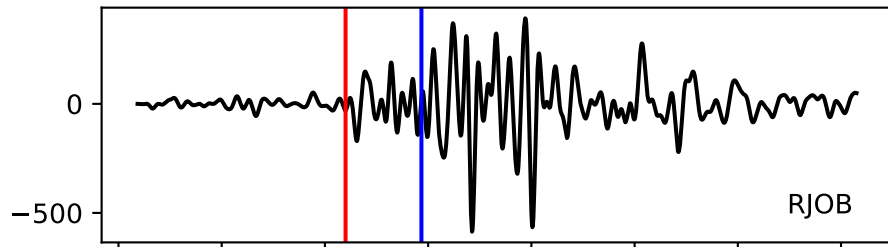

Typ: None - obspyck\_20130729141652  
Herdzeit (UTC): 2013-06-09 11:45:36  
Magnitude (MI): -0.2  
Latitude: 47.742 [°] ± 0.93 [km]  
Longitude: 12.865 [°] ± 0.73 [km]  
Tiefe: 2.7 [km] ± 1.3[km]

11:45:35  
11:45:36  
11:45:37  
11:45:38  
11:45:39  
11:45:40  
11:45:41  
11:45:42