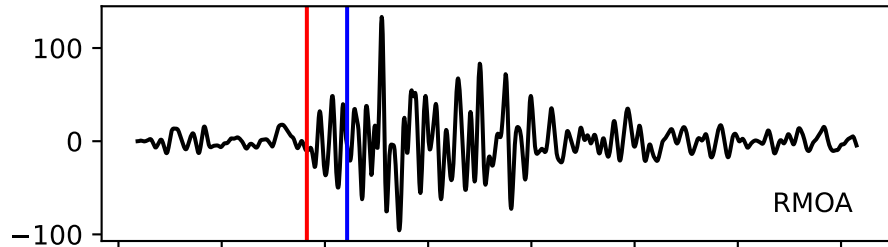

Typ: None - obspyck\_20130729141652  
Herdzeit (UTC): 2013-06-09 11:45:36  
Magnitude (MI): -0.2  
Latitude: 47.742 [°] ± 0.93 [km]  
Longitude: 12.865 [°] ± 0.73 [km]  
Tiefe: 2.7 [km] ± 1.3[km]

11:45:35  
11:45:36  
11:45:37  
11:45:38  
11:45:39  
11:45:40  
11:45:41  
11:45:42