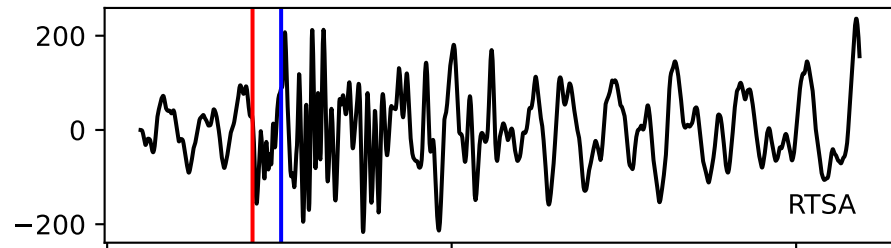

Typ: None - obspyck_20130731071332
Herdzeit (UTC): 2013-06-09 14:49:16
Magnitude (MI): 0.1
Latitude: 47.751 [°] ± 0.69 [km]
Longitude: 12.828 [°] ± 0.73 [km]
Tiefe: 2.0 [km] ± 2.7[km]

14:49:15

14:49:20

14:49:25