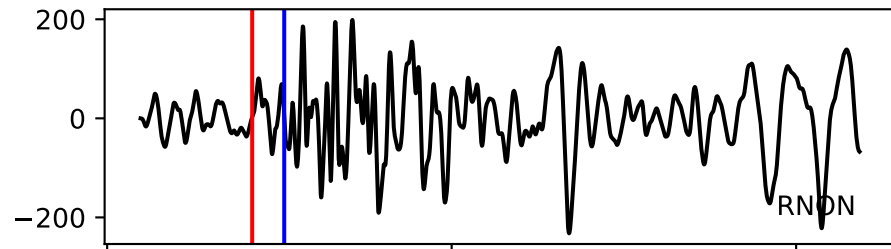

Typ: None - obspyck_20130731071332
Herdzeit (UTC): 2013-06-09 14:49:16
Magnitude (MI): 0.1
Latitude: 47.751 [°] ± 0.69 [km]
Longitude: 12.828 [°] ± 0.73 [km]
Tiefe: 2.0 [km] ± 2.7[km]

14:49:15

14:49:20

14:49:25