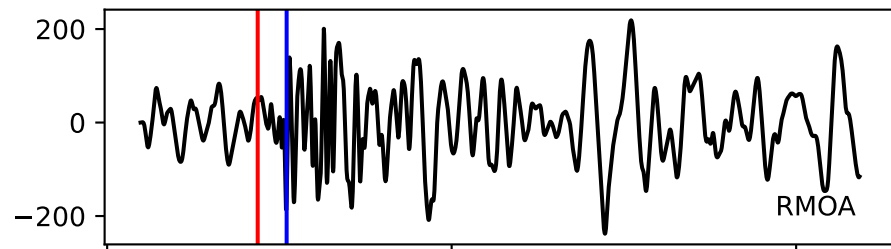

Typ: None - obspyck_20130731071332
Herdzeit (UTC): 2013-06-09 14:49:16
Magnitude (MI): 0.1
Latitude: 47.751 [°] ± 0.69 [km]
Longitude: 12.828 [°] ± 0.73 [km]
Tiefe: 2.0 [km] ± 2.7[km]

14:49:15

14:49:20

14:49:25