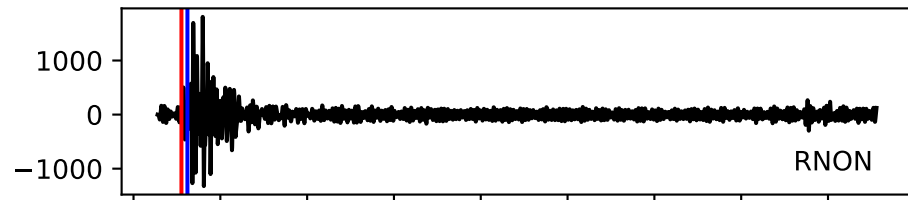

Typ: None - obspyck_20131018092841
Herdzeit (UTC): 2013-10-17 12:14:27
Magnitude (MI): 0.7
Latitude: 47.756 [°] ± 0.35 [km]
Longitude: 12.849 [°] ± 0.44 [km]
Tiefe: 0.8 [km] ± 3.2[km]

12:14:25
12:14:30
12:14:35
12:14:40
12:14:45
12:14:50
12:14:55
12:15:00
12:15:05