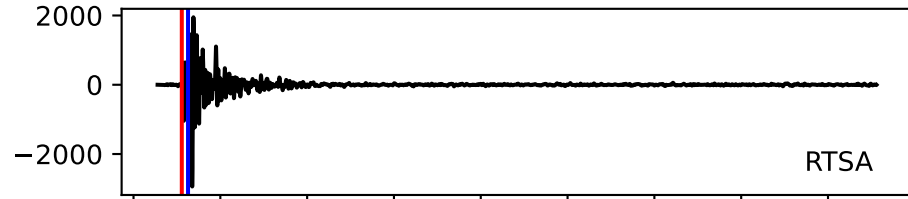

Typ: None - obspyck_20131018092841
Herdzeit (UTC): 2013-10-17 12:14:27
Magnitude (MI): 0.7
Latitude: 47.756 [°] ± 0.35 [km]
Longitude: 12.849 [°] ± 0.44 [km]
Tiefe: 0.8 [km] ± 3.2[km]

12:14:25
12:14:30
12:14:35
12:14:40
12:14:45
12:14:50
12:14:55
12:15:00
12:15:05