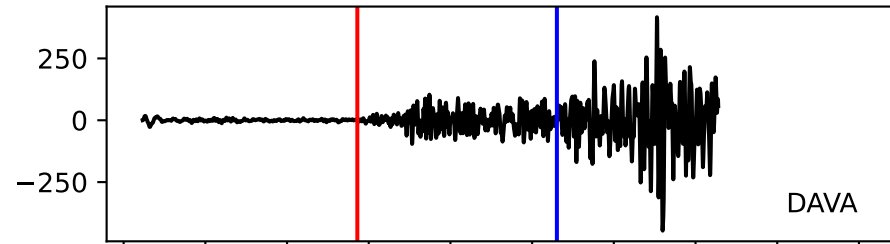

Typ: None - obspyck_20140311083905
Herdzeit (UTC): 2014-03-08 04:09:37
Magnitude (MI): 1.7
Latitude: 47.013 [°] ± 2.70 [km]
Longitude: 8.971 [°] ± 2.70 [km]
Tiefe: 2.3 [km] ± 1.9[km]

04:09:35 04:09:40 04:09:45 04:09:50 04:09:55 04:10:00 04:10:05 04:10:10 04:10:15 04:10:20