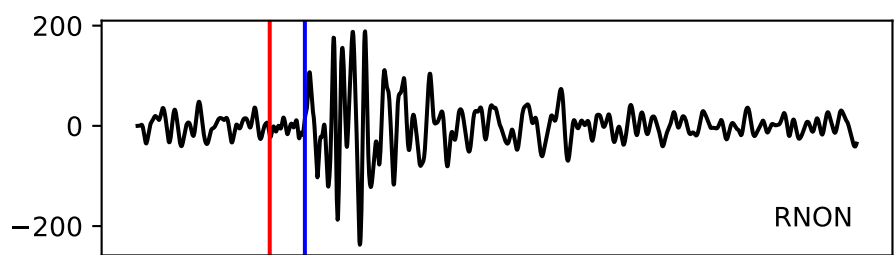

Typ: None - obspyck_20141120145556
Herdzeit (UTC): 2014-10-28 08:34:58
Magnitude (MI): 0.0
Latitude: 47.761 [°] ± 0.65 [km]
Longitude: 12.834 [°] ± 0.39 [km]
Tiefe: 1.5 [km] ± 3.8[km]

08:34:58
08:34:59
08:35:00
08:35:01
08:35:02
08:35:03
08:35:04
08:35:05
08:35:06