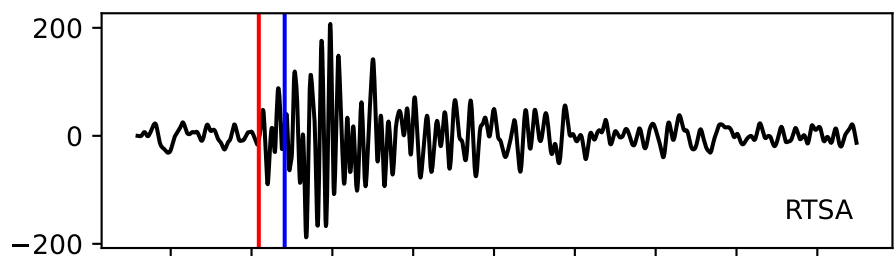

Typ: None - obspyck_20141120145556
Herdzeit (UTC): 2014-10-28 08:34:58
Magnitude (MI): 0.0
Latitude: 47.761 [°] ± 0.65 [km]
Longitude: 12.834 [°] ± 0.39 [km]
Tiefe: 1.5 [km] ± 3.8[km]

08:34:58
08:34:59
08:35:00
08:35:01
08:35:02
08:35:03
08:35:04
08:35:05
08:35:06