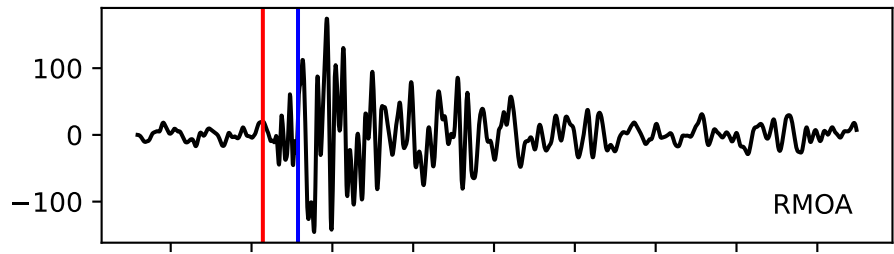

Typ: None - obspyck_20141120145556
Herdzeit (UTC): 2014-10-28 08:34:58
Magnitude (MI): 0.0
Latitude: 47.761 [°] ± 0.65 [km]
Longitude: 12.834 [°] ± 0.39 [km]
Tiefe: 1.5 [km] ± 3.8[km]

08:34:58
08:34:59
08:35:00
08:35:01
08:35:02
08:35:03
08:35:04
08:35:05
08:35:06