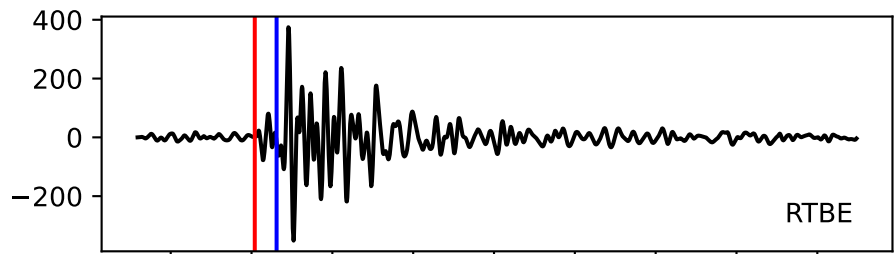

Typ: None - obspyck_20141120145556
Herdzeit (UTC): 2014-10-28 08:34:58
Magnitude (MI): 0.0
Latitude: 47.761 [°] ± 0.65 [km]
Longitude: 12.834 [°] ± 0.39 [km]
Tiefe: 1.5 [km] ± 3.8[km]

08:34:58
08:34:59
08:35:00
08:35:01
08:35:02
08:35:03
08:35:04
08:35:05
08:35:06