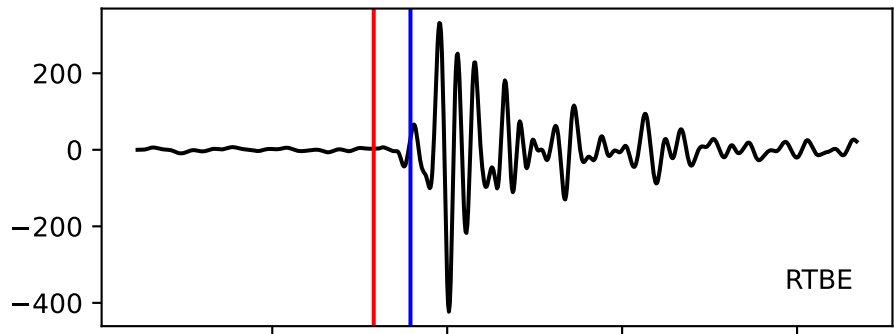

Typ: None - obspyck_20141120160939
Herdzeit (UTC): 2014-11-03 05:11:41
Magnitude (MI): -0.4
Latitude: 47.762 [°] ± 0.70 [km]
Longitude: 12.818 [°] ± 0.61 [km]
Tiefe: -0.0 [km] ± 2.1[km]

11:41.000000
11:42.000000
11:43.000000
11:44.000000