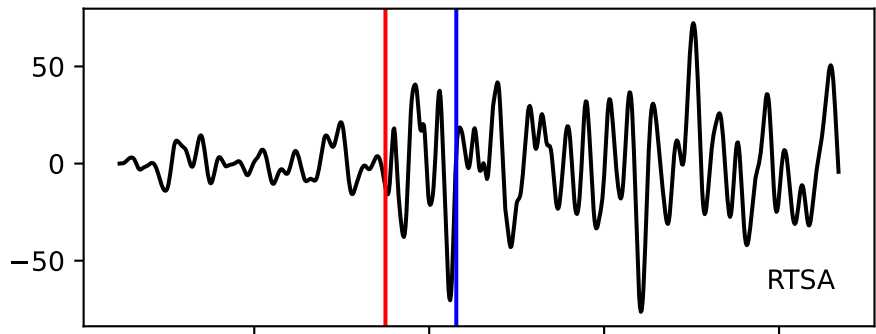

Typ: None - obspyck_20141120160939
Herdzeit (UTC): 2014-11-03 05:11:41
Magnitude (MI): -0.4
Latitude: 47.762 [°] ± 0.70 [km]
Longitude: 12.818 [°] ± 0.61 [km]
Tiefe: -0.0 [km] ± 2.1[km]

11:41.000000
11:42.000000
11:43.000000
11:44.000000