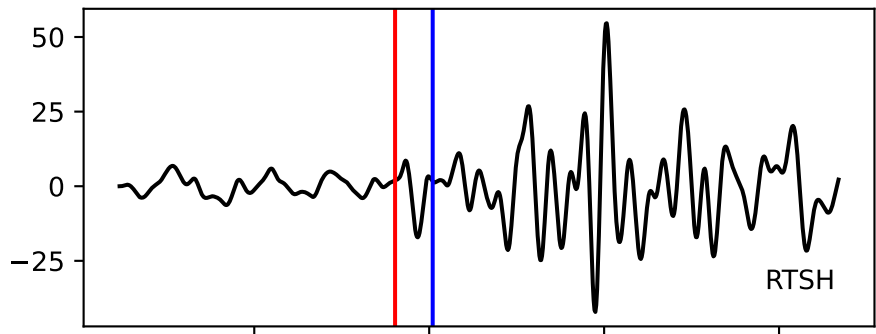

Typ: None - obspyck_20141120160939
Herdzeit (UTC): 2014-11-03 05:11:41
Magnitude (MI): -0.4
Latitude: 47.762 [°] ± 0.70 [km]
Longitude: 12.818 [°] ± 0.61 [km]
Tiefe: -0.0 [km] ± 2.1[km]

11:41.000000
11:42.000000
11:43.000000
11:44.000000