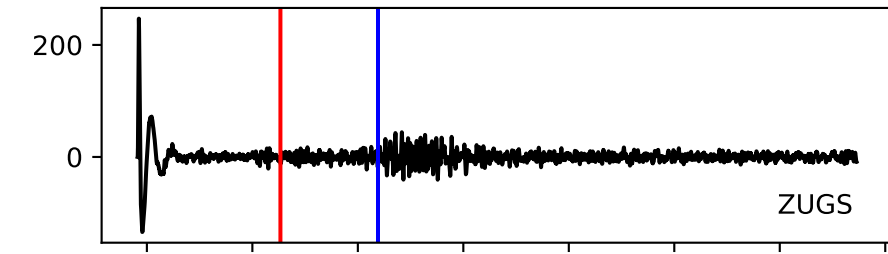

Typ: None - obspyck_20150116103706
Herdzeit (UTC): 2014-12-18 15:20:55
Magnitude (MI): 0.7
Latitude: 47.211 [°] ± 0.00 [km]
Longitude: 10.683 [°] ± 0.00 [km]
Tiefe: 8.1 [km] ± 9.5[km]

15:20:55 15:21:00 15:21:05 15:21:10 15:21:15 15:21:20 15:21:25 15:21:30