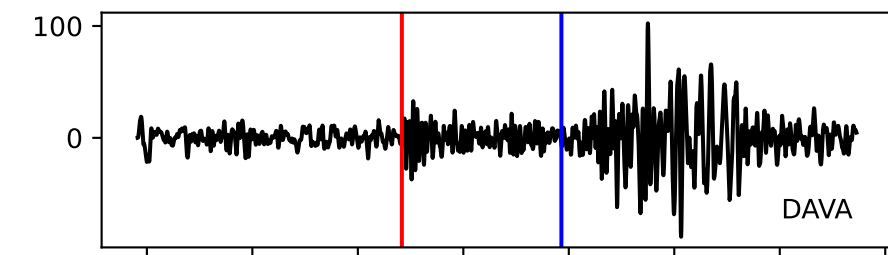

Typ: None - obspyck_20150116103706
Herdzeit (UTC): 2014-12-18 15:20:55
Magnitude (MI): 0.7
Latitude: 47.211 [°] ± 0.00 [km]
Longitude: 10.683 [°] ± 0.00 [km]
Tiefe: 8.1 [km] ± 9.5[km]

15:20:55 15:21:00 15:21:05 15:21:10 15:21:15 15:21:20 15:21:25 15:21:30