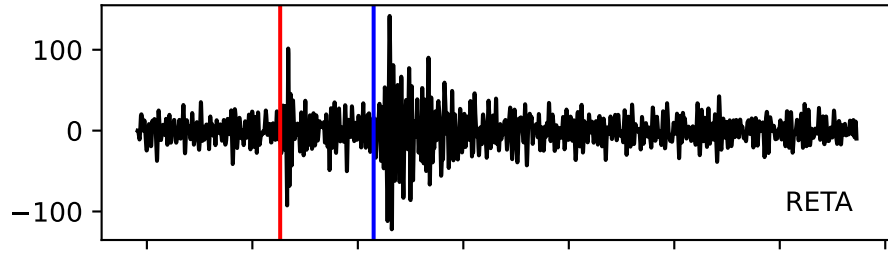

Typ: None - obspyck_20150116103706
Herdzeit (UTC): 2014-12-18 15:20:55
Magnitude (MI): 0.7
Latitude: 47.211 [°] ± 0.00 [km]
Longitude: 10.683 [°] ± 0.00 [km]
Tiefe: 8.1 [km] ± 9.5[km]

15:20:55 15:21:00 15:21:05 15:21:10 15:21:15 15:21:20 15:21:25 15:21:30