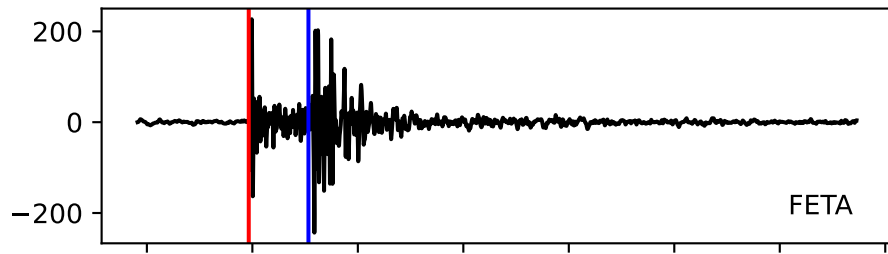

Typ: None - obspyck_20150116103706
Herdzeit (UTC): 2014-12-18 15:20:55
Magnitude (MI): 0.7
Latitude: 47.211 [°] ± 0.00 [km]
Longitude: 10.683 [°] ± 0.00 [km]
Tiefe: 8.1 [km] ± 9.5[km]

15:20:55 15:21:00 15:21:05 15:21:10 15:21:15 15:21:20 15:21:25 15:21:30