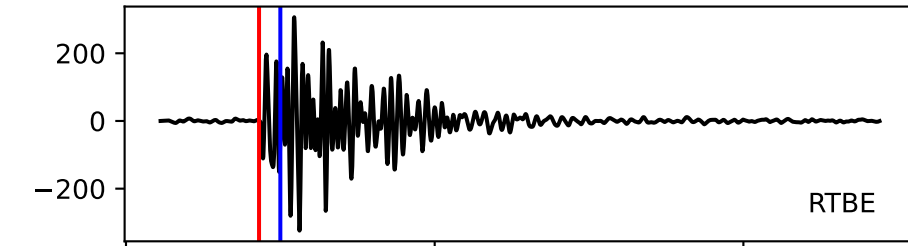

Typ: None - obspyck_20150119133843
Herdzeit (UTC): 2015-01-04 17:52:16
Magnitude (MI): 0.1
Latitude: 47.741 [°] ± 1.41 [km]
Longitude: 12.831 [°] ± 0.78 [km]
Tiefe: 3.3 [km] ± 1.4[km]

17:52:15

17:52:20

17:52:25