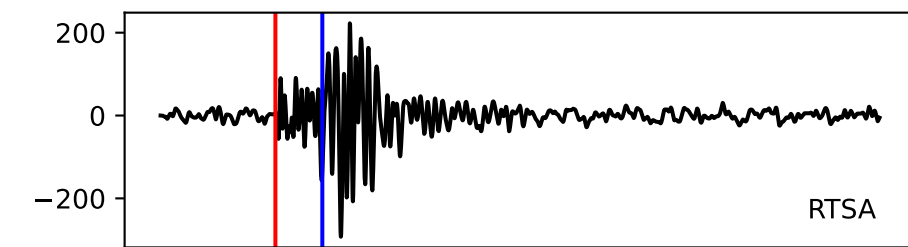

Typ: None - obspyck_20150119133843
Herdzeit (UTC): 2015-01-04 17:52:16
Magnitude (MI): 0.1
Latitude: 47.741 [°] ± 1.41 [km]
Longitude: 12.831 [°] ± 0.78 [km]
Tiefe: 3.3 [km] ± 1.4[km]

17:52:15

17:52:20

17:52:25