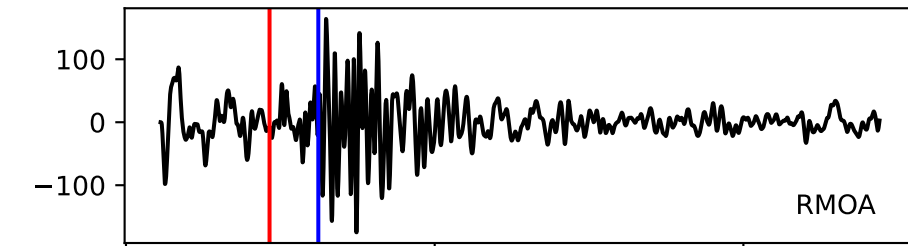

Typ: None - obspyck_20150119133843
Herdzeit (UTC): 2015-01-04 17:52:16
Magnitude (MI): 0.1
Latitude: 47.741 [°] ± 1.41 [km]
Longitude: 12.831 [°] ± 0.78 [km]
Tiefe: 3.3 [km] ± 1.4[km]

17:52:15

17:52:20

17:52:25