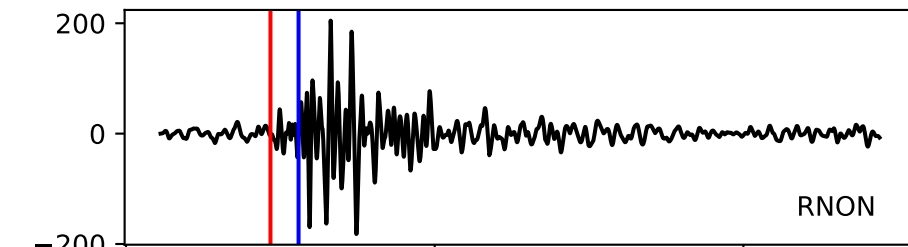

Typ: None - obspyck_20150119133843
Herdzeit (UTC): 2015-01-04 17:52:16
Magnitude (MI): 0.1
Latitude: 47.741 [°] ± 1.41 [km]
Longitude: 12.831 [°] ± 0.78 [km]
Tiefe: 3.3 [km] ± 1.4[km]

17:52:15

17:52:20

17:52:25