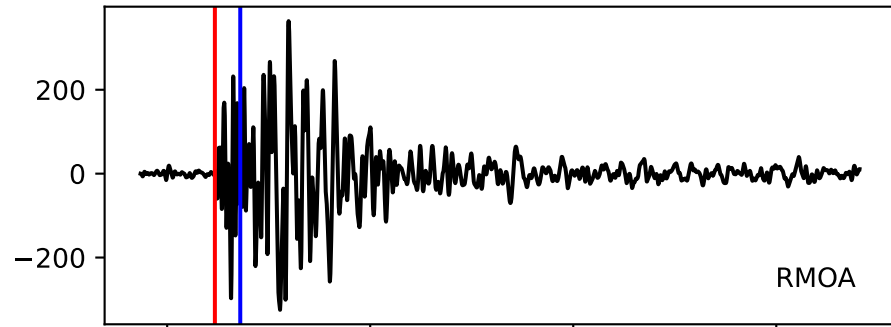

Typ: None - obspyck_20150119141414
Herdzeit (UTC): 2015-01-11 23:41:10
Magnitude (MI): 0.3
Latitude: 47.749 [°] ± 1.00 [km]
Longitude: 12.923 [°] ± 1.34 [km]
Tiefe: -0.0 [km] ± 3.1[km]

23:41:10 23:41:15 23:41:20 23:41:25