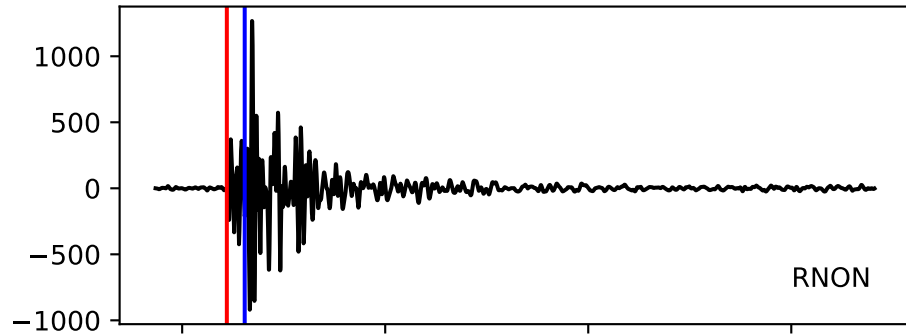

Typ: None - obspyck_20150119141414
Herdzeit (UTC): 2015-01-11 23:41:10
Magnitude (MI): 0.3
Latitude: 47.749 [°] ± 1.00 [km]
Longitude: 12.923 [°] ± 1.34 [km]
Tiefe: -0.0 [km] ± 3.1[km]

23:41:10 23:41:15 23:41:20 23:41:25