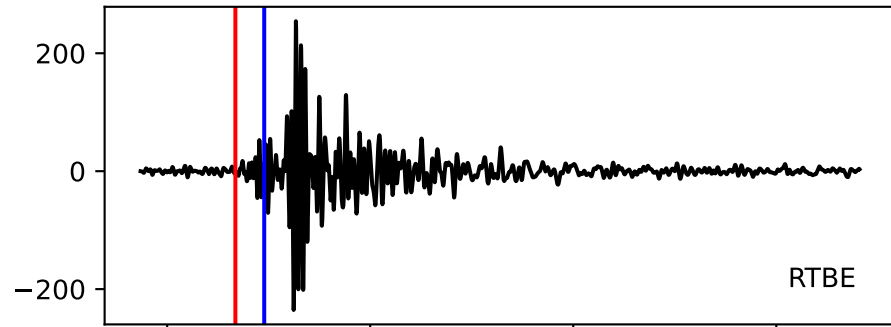

Typ: None - obspyck_20150119141414
Herdzeit (UTC): 2015-01-11 23:41:10
Magnitude (MI): 0.3
Latitude: 47.749 [°] ± 1.00 [km]
Longitude: 12.923 [°] ± 1.34 [km]
Tiefe: -0.0 [km] ± 3.1[km]

23:41:10 23:41:15 23:41:20 23:41:25