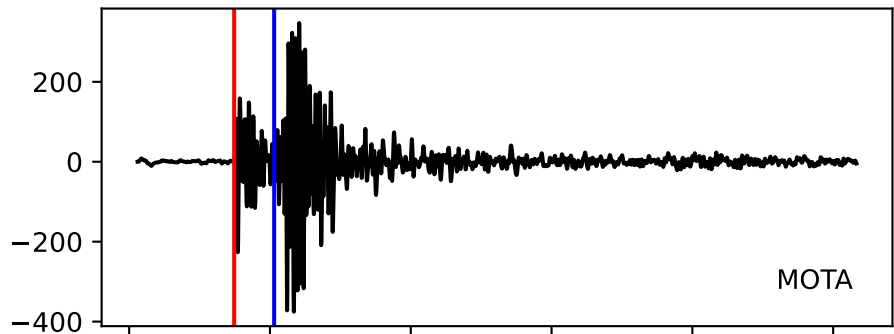

Typ: None - obspyck\_20150119151901  
Herdzeit (UTC): 2015-01-18 04:40:41  
Magnitude (MI): 0.5  
Latitude: 47.295 [°] ± 0.00 [km]  
Longitude: 10.964 [°] ± 0.00 [km]  
Tiefe: 5.0 [km] ± 11.2[km]

04:40:40 04:40:45 04:40:50 04:40:55 04:41:00 04:41:05