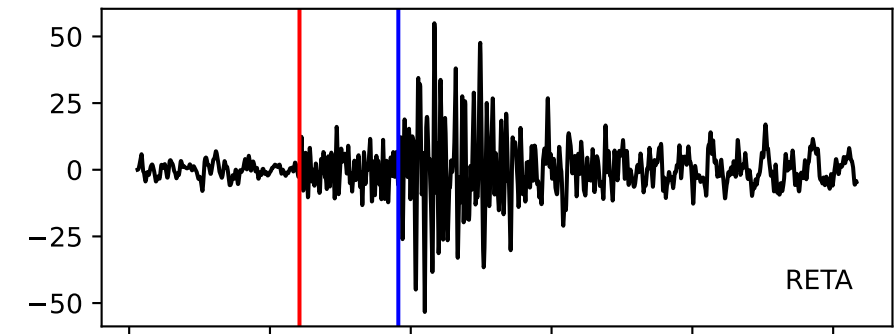

Typ: None - obspyck\_20150119151901  
Herdzeit (UTC): 2015-01-18 04:40:41  
Magnitude (MI): 0.5  
Latitude: 47.295 [°] ± 0.00 [km]  
Longitude: 10.964 [°] ± 0.00 [km]  
Tiefe: 5.0 [km] ± 11.2[km]

04:40:40 04:40:45 04:40:50 04:40:55 04:41:00 04:41:05