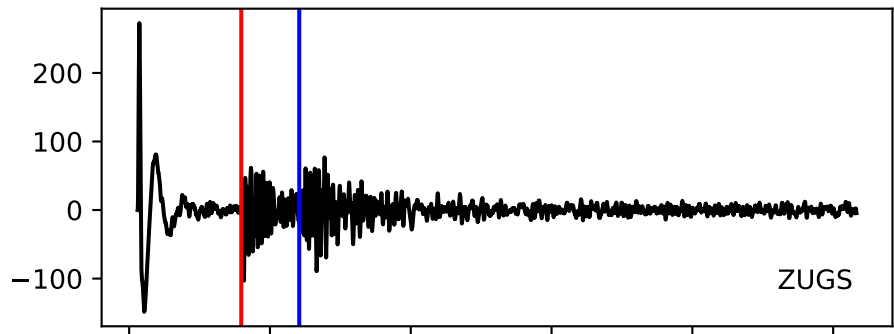

Typ: None - obspyck\_20150119151901  
Herdzeit (UTC): 2015-01-18 04:40:41  
Magnitude (MI): 0.5  
Latitude: 47.295 [°] ± 0.00 [km]  
Longitude: 10.964 [°] ± 0.00 [km]  
Tiefe: 5.0 [km] ± 11.2[km]

04:40:40 04:40:45 04:40:50 04:40:55 04:41:00 04:41:05