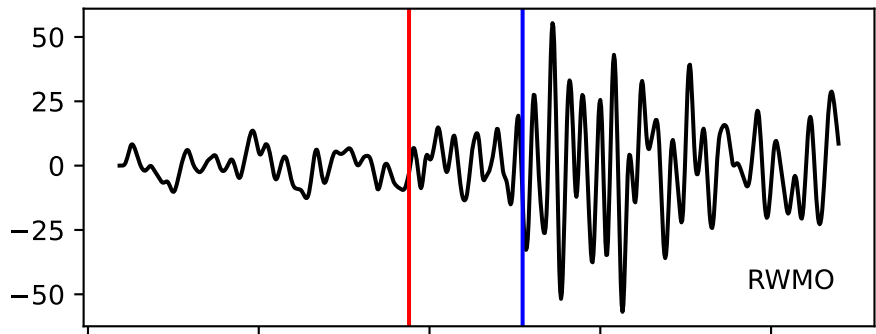

Typ: None - obspyck_20150212122430
Herdzeit (UTC): 2015-02-12 08:30:22
Magnitude (MI): -0.5
Latitude: 47.723 [°] ± 3.13 [km]
Longitude: 12.773 [°] ± 0.43 [km]
Tiefe: -0.0 [km] ± 2.8[km]

30:21.000000
30:22.000000
30:23.000000
30:24.000000
30:25.000000