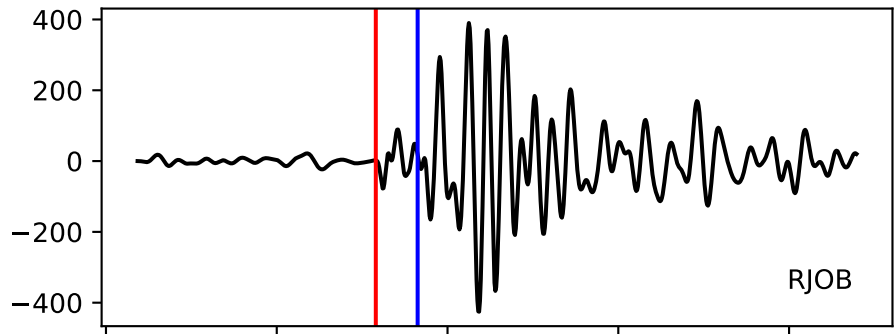

Typ: None - obspyck_20150212122430
Herdzeit (UTC): 2015-02-12 08:30:22
Magnitude (MI): -0.5
Latitude: 47.723 [°] ± 3.13 [km]
Longitude: 12.773 [°] ± 0.43 [km]
Tiefe: -0.0 [km] ± 2.8[km]

30:21.000000
30:22.000000
30:23.000000
30:24.000000
30:25.000000