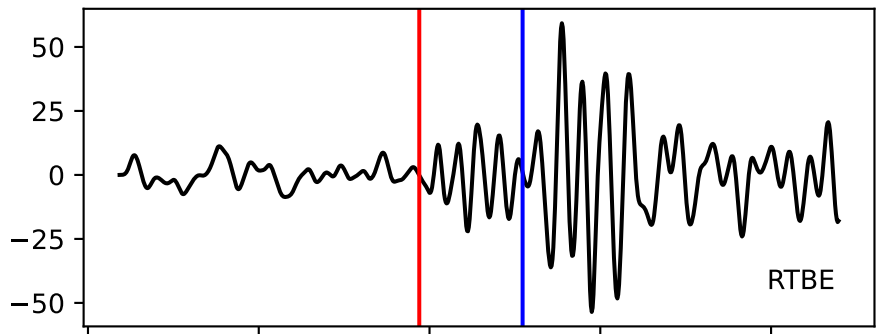

Typ: None - obspyck_20150212122430
Herdzeit (UTC): 2015-02-12 08:30:22
Magnitude (MI): -0.5
Latitude: 47.723 [°] ± 3.13 [km]
Longitude: 12.773 [°] ± 0.43 [km]
Tiefe: -0.0 [km] ± 2.8[km]

30:21.000000
30:22.000000
30:23.000000
30:24.000000
30:25.000000