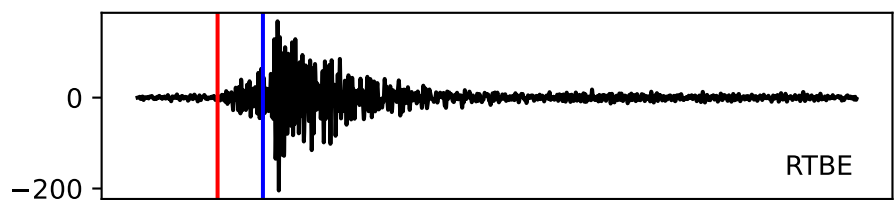

Typ: earthquake - obspyck_20150305103953
Herdzeit (UTC): 2015-03-03 22:18:08
Magnitude (MI): 0.8
Latitude: 47.555 [°] ± 4.03 [km]
Longitude: 12.848 [°] ± 2.13 [km]
Tiefe: 0.5 [km] ± 10.4[km]

22:18:10
22:18:15
22:18:20
22:18:25
22:18:30
22:18:35
22:18:40
22:18:45
22:18:50