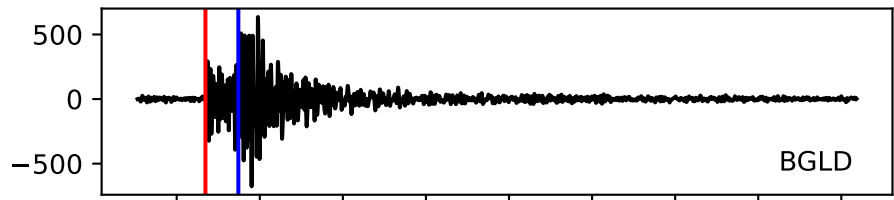

Typ: earthquake - obspyck_20150305103953
Herdzeit (UTC): 2015-03-03 22:18:08
Magnitude (MI): 0.8
Latitude: 47.555 [°] ± 4.03 [km]
Longitude: 12.848 [°] ± 2.13 [km]
Tiefe: 0.5 [km] ± 10.4[km]

22:18:10
22:18:15
22:18:20
22:18:25
22:18:30
22:18:35
22:18:40
22:18:45
22:18:50