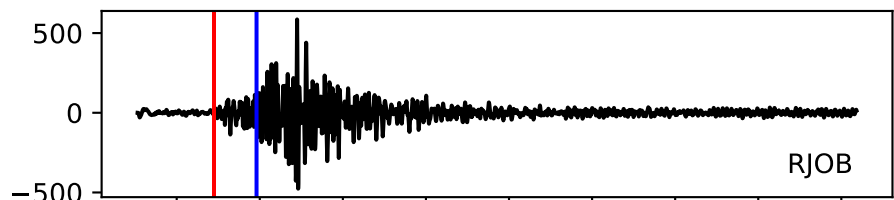

Typ: earthquake - obspyck_20150305103953
Herdzeit (UTC): 2015-03-03 22:18:08
Magnitude (MI): 0.8
Latitude: 47.555 [°] ± 4.03 [km]
Longitude: 12.848 [°] ± 2.13 [km]
Tiefe: 0.5 [km] ± 10.4[km]

22:18:10
22:18:15
22:18:20
22:18:25
22:18:30
22:18:35
22:18:40
22:18:45
22:18:50