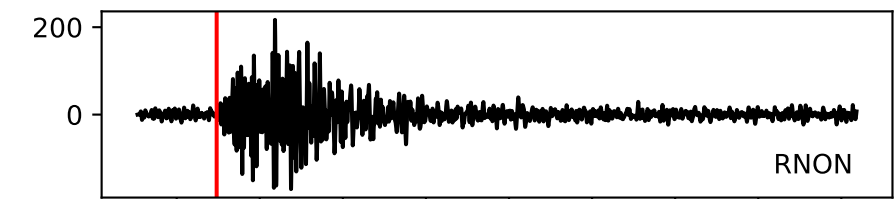

Typ: earthquake - obspyck_20150305103953
Herdzeit (UTC): 2015-03-03 22:18:08
Magnitude (MI): 0.8
Latitude: 47.555 [°] ± 4.03 [km]
Longitude: 12.848 [°] ± 2.13 [km]
Tiefe: 0.5 [km] ± 10.4[km]

22:18:10
22:18:15
22:18:20
22:18:25
22:18:30
22:18:35
22:18:40
22:18:45
22:18:50