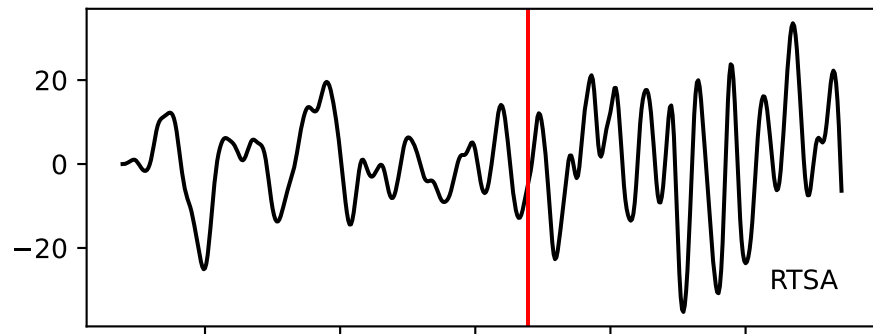

Typ: earthquake - obspyck\_20150506144626  
Herdzeit (UTC): 2015-04-22 22:10:33  
Magnitude (MI): -0.8  
Latitude: 47.763 [°] ± 2.47 [km]  
Longitude: 12.830 [°] ± 2.86 [km]  
Tiefe: 1.4 [km] ± 4.4[km]