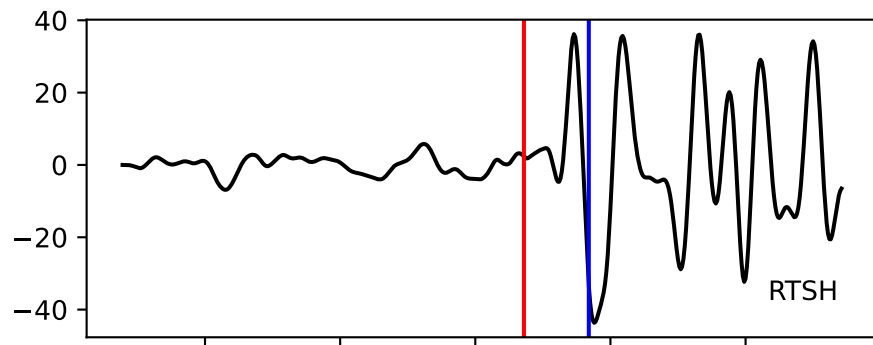

Typ: earthquake - obspyck\_20150506144626  
Herdzeit (UTC): 2015-04-22 22:10:33  
Magnitude (MI): -0.8  
Latitude: 47.763 [°] ± 2.47 [km]  
Longitude: 12.830 [°] ± 2.86 [km]  
Tiefe: 1.4 [km] ± 4.4[km]