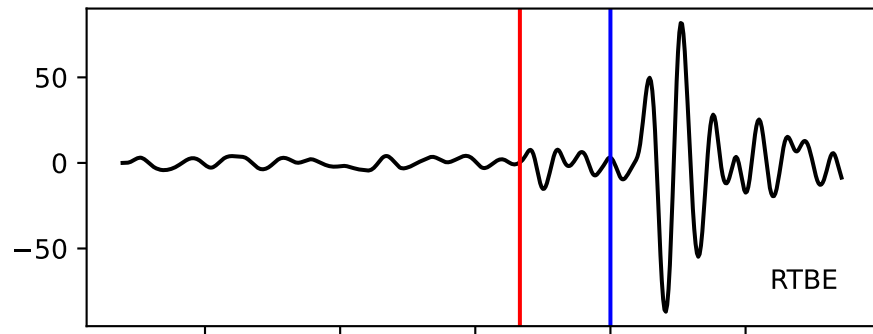

Typ: earthquake - obspyck\_20150506144626  
Herdzeit (UTC): 2015-04-22 22:10:33  
Magnitude (MI): -0.8  
Latitude: 47.763 [°] ± 2.47 [km]  
Longitude: 12.830 [°] ± 2.86 [km]  
Tiefe: 1.4 [km] ± 4.4[km]