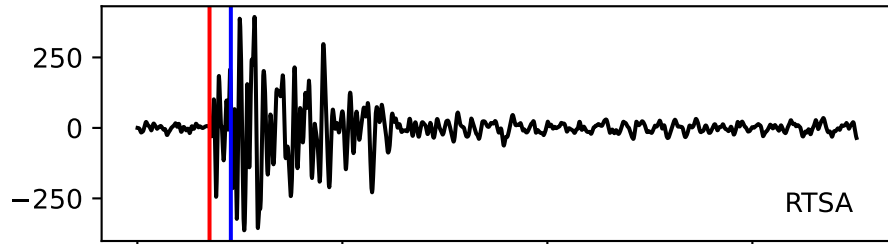

Typ: earthquake - obspyck_20150507090722
Herdzeit (UTC): 2015-04-09 14:45:26
Magnitude (MI): 0.3
Latitude: 47.768 [°] ± 0.41 [km]
Longitude: 12.850 [°] ± 0.68 [km]
Tiefe: 2.7 [km] ± 0.8[km]

14:45:25 14:45:30 14:45:35 14:45:40