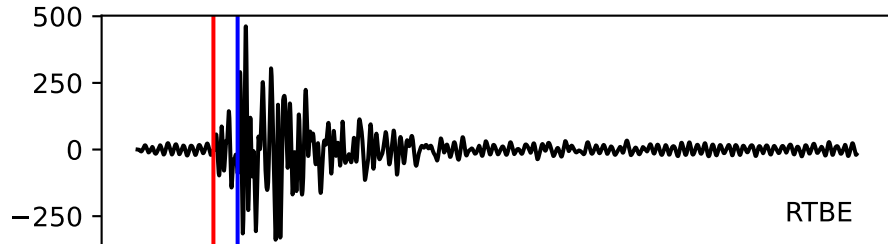

Typ: earthquake - obspyck_20150507090722
Herdzeit (UTC): 2015-04-09 14:45:26
Magnitude (MI): 0.3
Latitude: 47.768 [°] ± 0.41 [km]
Longitude: 12.850 [°] ± 0.68 [km]
Tiefe: 2.7 [km] ± 0.8[km]

14:45:25 14:45:30 14:45:35 14:45:40