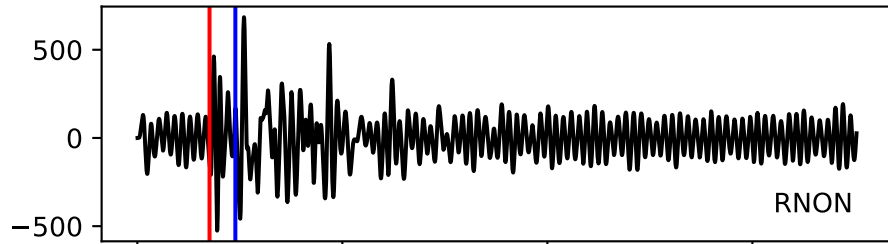

Typ: earthquake - obspyck_20150507090722
Herdzeit (UTC): 2015-04-09 14:45:26
Magnitude (MI): 0.3
Latitude: 47.768 [°] ± 0.41 [km]
Longitude: 12.850 [°] ± 0.68 [km]
Tiefe: 2.7 [km] ± 0.8[km]

14:45:25 14:45:30 14:45:35 14:45:40