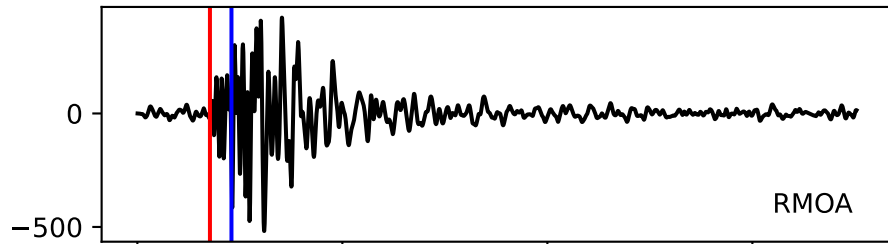

Typ: earthquake - obspyck_20150507090722
Herdzeit (UTC): 2015-04-09 14:45:26
Magnitude (MI): 0.3
Latitude: 47.768 [°] ± 0.41 [km]
Longitude: 12.850 [°] ± 0.68 [km]
Tiefe: 2.7 [km] ± 0.8[km]

14:45:25 14:45:30 14:45:35 14:45:40