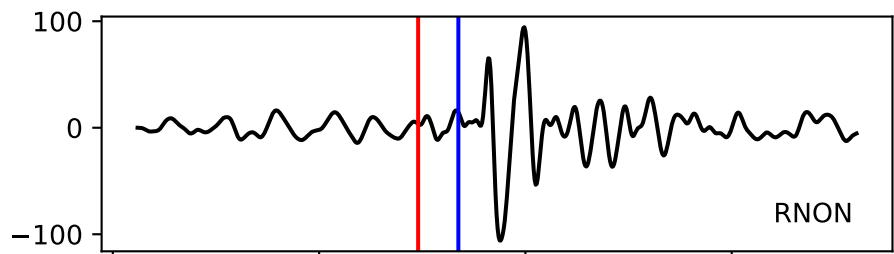

Typ: earthquake - obspyck\_20150608125021  
Herdzeit (UTC): 2015-05-31 01:03:30  
Magnitude (MI): -0.6  
Latitude: 47.741 [°] ± 1.05 [km]  
Longitude: 12.862 [°] ± 1.59 [km]  
Tiefe: 1.9 [km] ± 2.0[km]