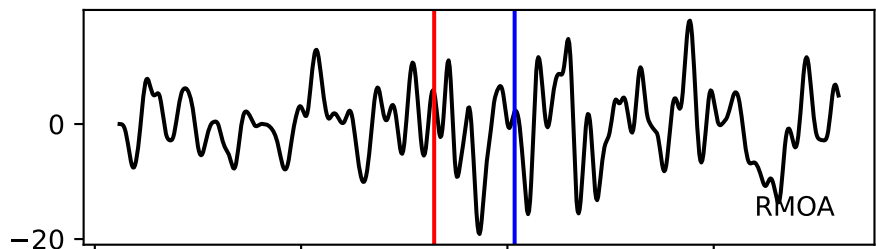

Typ: earthquake - obspyck\_20150608125021  
Herdzeit (UTC): 2015-05-31 01:03:30  
Magnitude (MI): -0.6  
Latitude: 47.741 [°] ± 1.05 [km]  
Longitude: 12.862 [°] ± 1.59 [km]  
Tiefe: 1.9 [km] ± 2.0[km]