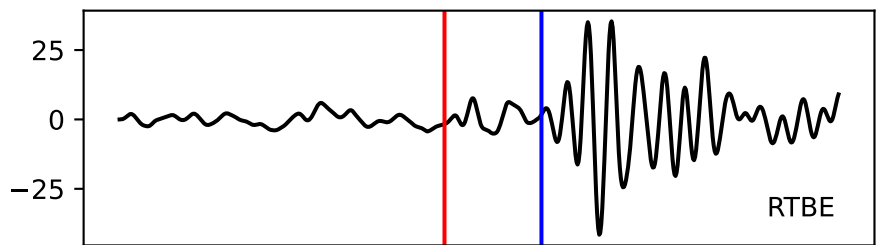

Typ: earthquake - obspyck\_20150608125021  
Herdzeit (UTC): 2015-05-31 01:03:30  
Magnitude (MI): -0.6  
Latitude: 47.741 [°] ± 1.05 [km]  
Longitude: 12.862 [°] ± 1.59 [km]  
Tiefe: 1.9 [km] ± 2.0[km]