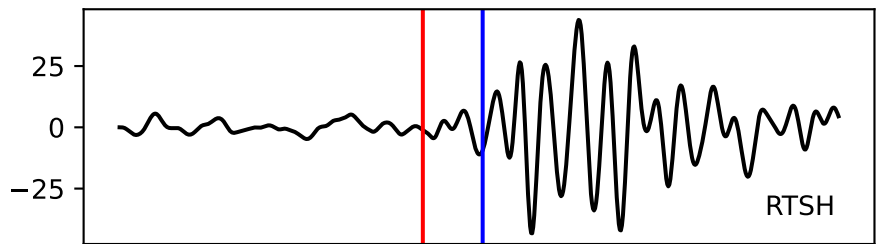

Typ: earthquake - obspyck\_20150608125021  
Herdzeit (UTC): 2015-05-31 01:03:30  
Magnitude (MI): -0.6  
Latitude: 47.741 [°] ± 1.05 [km]  
Longitude: 12.862 [°] ± 1.59 [km]  
Tiefe: 1.9 [km] ± 2.0[km]