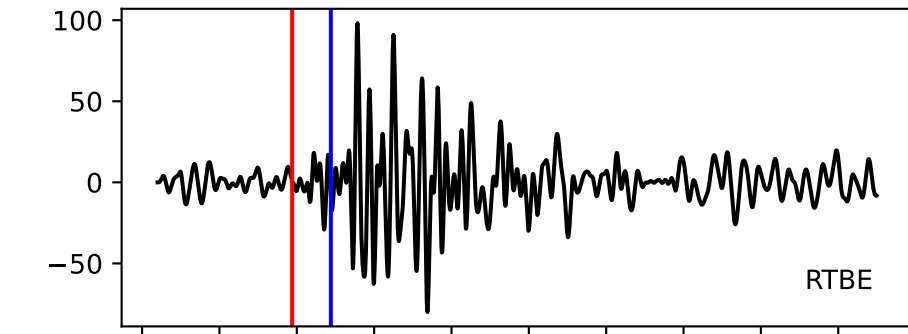

Typ: earthquake - obspyck_20150611110935
Herdzeit (UTC): 2015-05-27 08:48:02
Magnitude (MI): 0.0
Latitude: 47.748 [°] ± 0.94 [km]
Longitude: 12.880 [°] ± 1.51 [km]
Tiefe: -0.6 [km] ± 2.5[km]

08:48:01 08:48:02 08:48:03 08:48:04 08:48:05 08:48:06 08:48:07 08:48:08 08:48:09 08:48:10