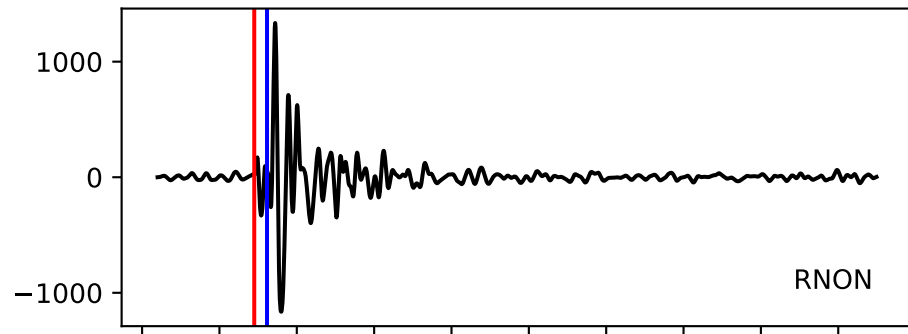

Typ: earthquake - obspyck_20150611110935
Herdzeit (UTC): 2015-05-27 08:48:02
Magnitude (MI): 0.0
Latitude: 47.748 [°] ± 0.94 [km]
Longitude: 12.880 [°] ± 1.51 [km]
Tiefe: -0.6 [km] ± 2.5[km]

08:48:01 08:48:02 08:48:03 08:48:04 08:48:05 08:48:06 08:48:07 08:48:08 08:48:09 08:48:10