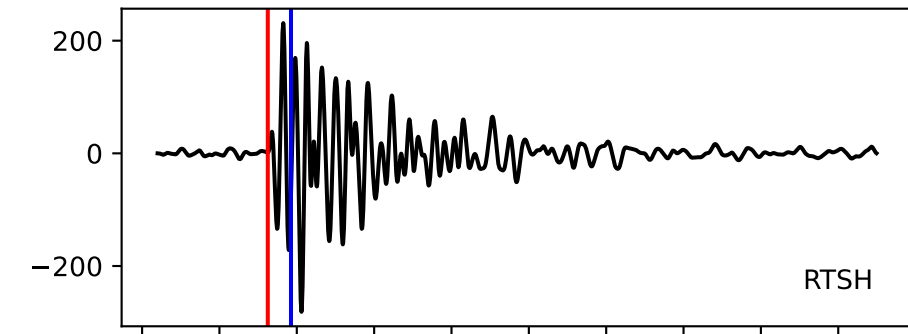

Typ: earthquake - obspyck_20150611110935
Herdzeit (UTC): 2015-05-27 08:48:02
Magnitude (MI): 0.0
Latitude: 47.748 [°] ± 0.94 [km]
Longitude: 12.880 [°] ± 1.51 [km]
Tiefe: -0.6 [km] ± 2.5[km]

08:48:01 08:48:02 08:48:03 08:48:04 08:48:05 08:48:06 08:48:07 08:48:08 08:48:09 08:48:10