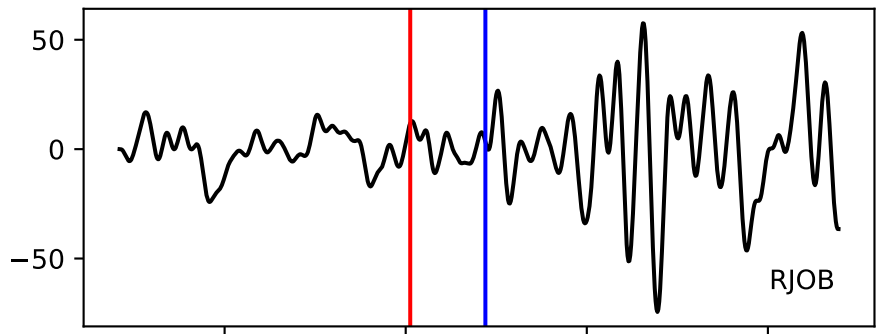

Typ: earthquake - obspyck_20150617122620
Herdzeit (UTC): 2015-06-11 18:05:15
Magnitude (MI): -0.5
Latitude: 47.743 [°] ± 2.30 [km]
Longitude: 12.840 [°] ± 1.23 [km]
Tiefe: -0.0 [km] ± 2.3[km]

05:15.000000
05:16.000000
05:17.000000
05:18.000000