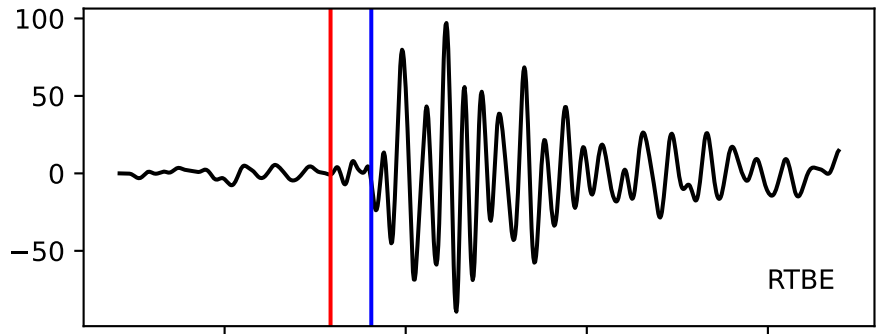

Typ: earthquake - obspyck_20150617122620
Herdzeit (UTC): 2015-06-11 18:05:15
Magnitude (MI): -0.5
Latitude: 47.743 [°] ± 2.30 [km]
Longitude: 12.840 [°] ± 1.23 [km]
Tiefe: -0.0 [km] ± 2.3[km]

05:15.000000
05:16.000000
05:17.000000
05:18.000000