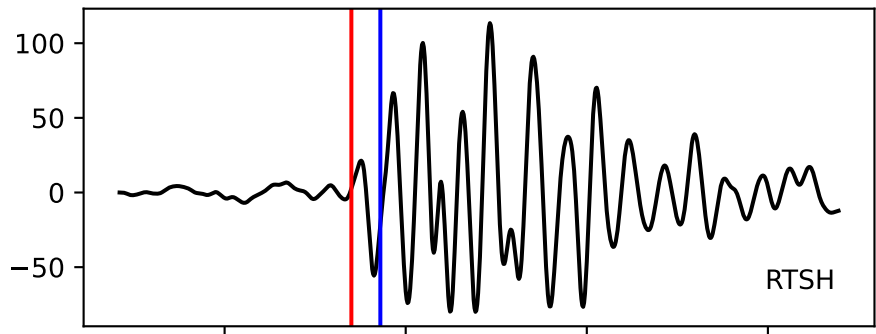

Typ: earthquake - obspyck_20150617122620
Herdzeit (UTC): 2015-06-11 18:05:15
Magnitude (MI): -0.5
Latitude: 47.743 [°] ± 2.30 [km]
Longitude: 12.840 [°] ± 1.23 [km]
Tiefe: -0.0 [km] ± 2.3[km]

05:15.000000
05:16.000000
05:17.000000
05:18.000000