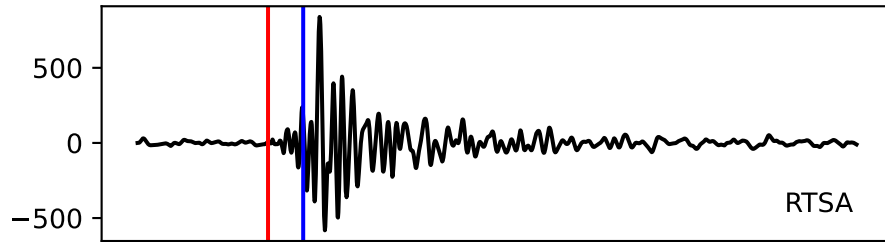

Typ: earthquake - obspyck_20150626122039
Herdzeit (UTC): 2015-06-20 14:29:47
Magnitude (MI): -0.1
Latitude: 47.763 [°] ± 0.65 [km]
Longitude: 12.834 [°] ± 0.52 [km]
Tiefe: 2.0 [km] ± 1.8[km]

14:29:47
14:29:48
14:29:49
14:29:50
14:29:51
14:29:52
14:29:53
14:29:54
14:29:55