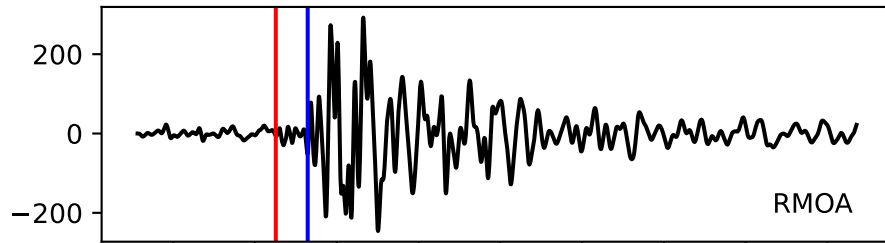

Typ: earthquake - obspyck_20150626122039
Herdzeit (UTC): 2015-06-20 14:29:47
Magnitude (MI): -0.1
Latitude: 47.763 [°] ± 0.65 [km]
Longitude: 12.834 [°] ± 0.52 [km]
Tiefe: 2.0 [km] ± 1.8[km]

14:29:47
14:29:48
14:29:49
14:29:50
14:29:51
14:29:52
14:29:53
14:29:54
14:29:55