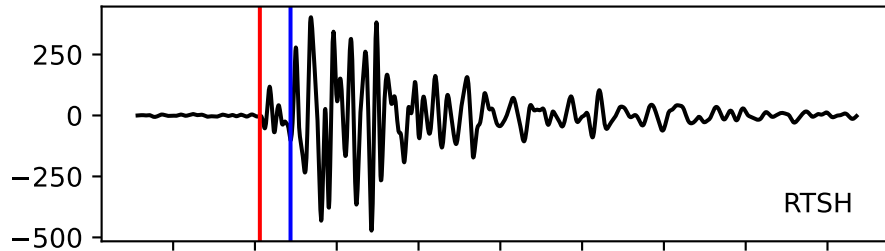

Typ: earthquake - obspyck_20150626122039
Herdzeit (UTC): 2015-06-20 14:29:47
Magnitude (MI): -0.1
Latitude: 47.763 [°] ± 0.65 [km]
Longitude: 12.834 [°] ± 0.52 [km]
Tiefe: 2.0 [km] ± 1.8[km]

14:29:47
14:29:48
14:29:49
14:29:50
14:29:51
14:29:52
14:29:53
14:29:54
14:29:55