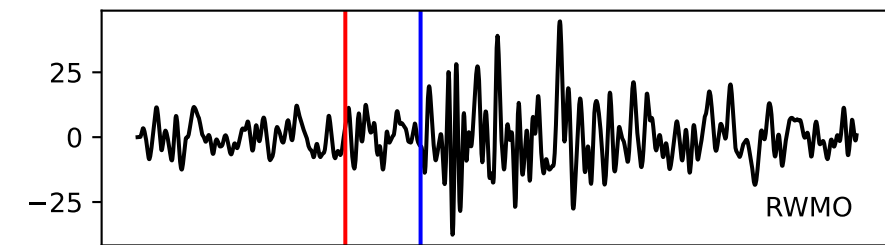

Typ: earthquake - obspyck_20150626122039
Herdzeit (UTC): 2015-06-20 14:29:47
Magnitude (MI): -0.1
Latitude: 47.763 [°] ± 0.65 [km]
Longitude: 12.834 [°] ± 0.52 [km]
Tiefe: 2.0 [km] ± 1.8[km]

14:29:47
14:29:48
14:29:49
14:29:50
14:29:51
14:29:52
14:29:53
14:29:54
14:29:55