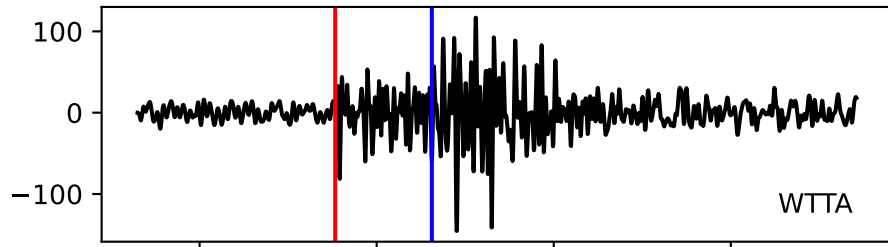

Typ: earthquake - obspyck_20150724101547
Herdzeit (UTC): 2015-07-23 13:05:39
Magnitude (MI): 0.3
Latitude: 47.213 [°] ± 0.00 [km]
Longitude: 11.348 [°] ± 0.00 [km]
Tiefe: 1.2 [km] ± 22.9[km]

13:05:40 13:05:45 13:05:50 13:05:55