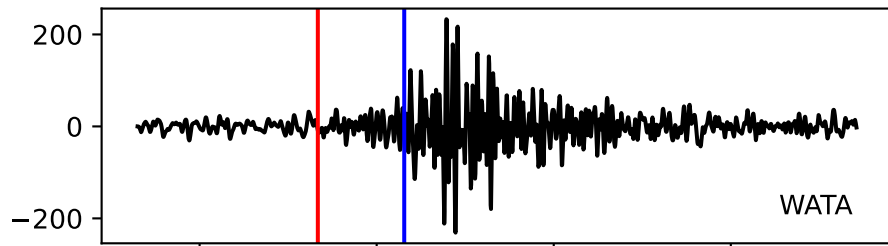

Typ: earthquake - obspyck_20150724101547
Herdzeit (UTC): 2015-07-23 13:05:39
Magnitude (MI): 0.3
Latitude: 47.213 [°] ± 0.00 [km]
Longitude: 11.348 [°] ± 0.00 [km]
Tiefe: 1.2 [km] ± 22.9[km]

13:05:40 13:05:45 13:05:50 13:05:55