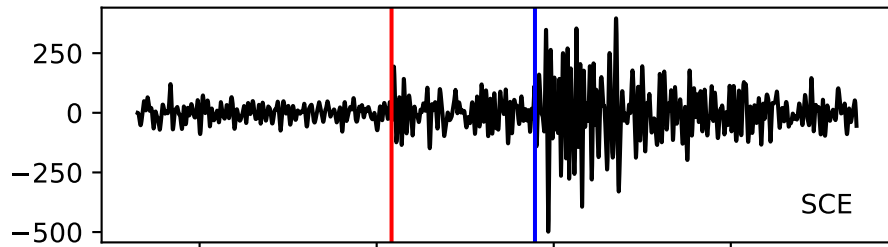

Typ: earthquake - obspyck_20150724101547
Herdzeit (UTC): 2015-07-23 13:05:39
Magnitude (MI): 0.3
Latitude: 47.213 [°] ± 0.00 [km]
Longitude: 11.348 [°] ± 0.00 [km]
Tiefe: 1.2 [km] ± 22.9[km]

13:05:40 13:05:45 13:05:50 13:05:55