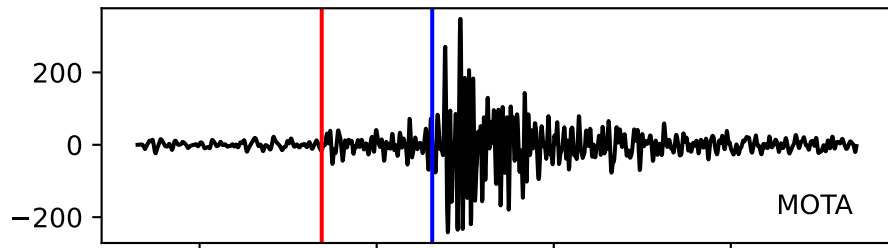

Typ: earthquake - obspyck_20150724101547
Herdzeit (UTC): 2015-07-23 13:05:39
Magnitude (MI): 0.3
Latitude: 47.213 [°] ± 0.00 [km]
Longitude: 11.348 [°] ± 0.00 [km]
Tiefe: 1.2 [km] ± 22.9[km]

13:05:40 13:05:45 13:05:50 13:05:55