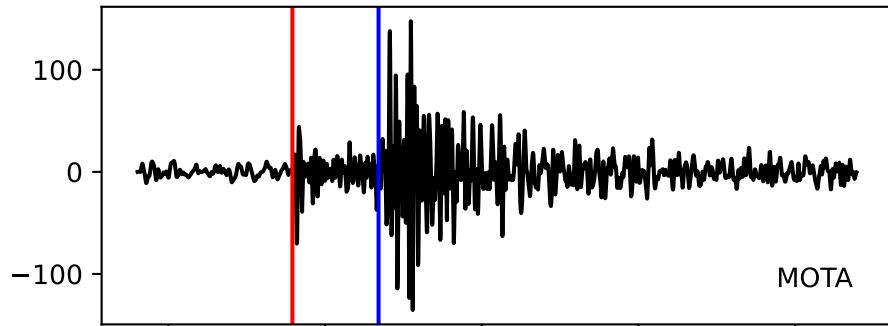

Typ: earthquake - obspyck_20150724125756
Herdzeit (UTC): 2015-07-20 04:42:05
Magnitude (MI): 0.5
Latitude: 47.292 [°] ± 0.00 [km]
Longitude: 10.831 [°] ± 0.00 [km]
Tiefe: 5.0 [km] ± 14.7[km]

04:42:05 04:42:10 04:42:15 04:42:20 04:42:25