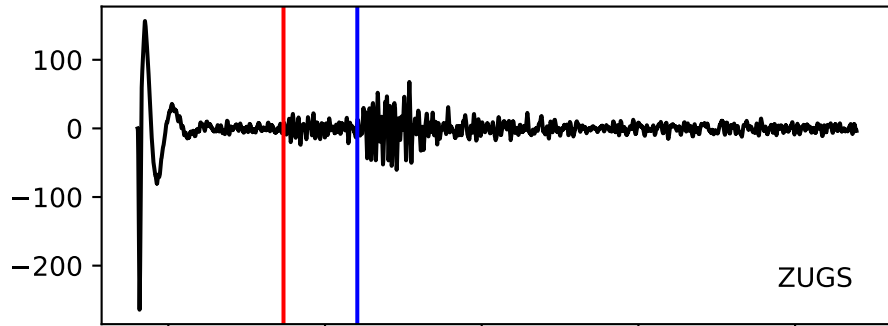

Typ: earthquake - obspyck_20150724125756
Herdzeit (UTC): 2015-07-20 04:42:05
Magnitude (MI): 0.5
Latitude: 47.292 [°] ± 0.00 [km]
Longitude: 10.831 [°] ± 0.00 [km]
Tiefe: 5.0 [km] ± 14.7[km]

04:42:05 04:42:10 04:42:15 04:42:20 04:42:25