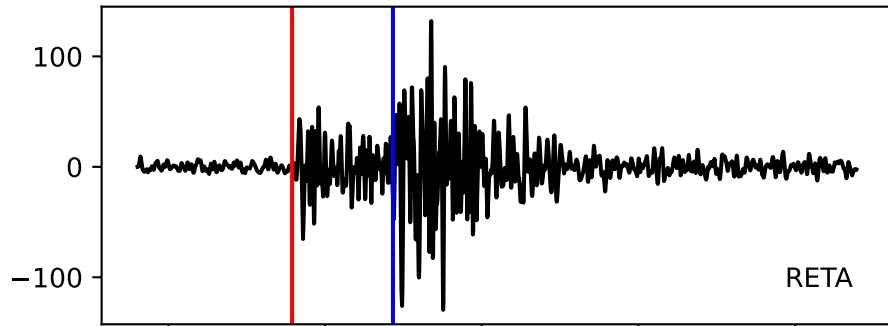

Typ: earthquake - obspyck_20150724125756
Herdzeit (UTC): 2015-07-20 04:42:05
Magnitude (MI): 0.5
Latitude: 47.292 [°] ± 0.00 [km]
Longitude: 10.831 [°] ± 0.00 [km]
Tiefe: 5.0 [km] ± 14.7[km]

04:42:05 04:42:10 04:42:15 04:42:20 04:42:25