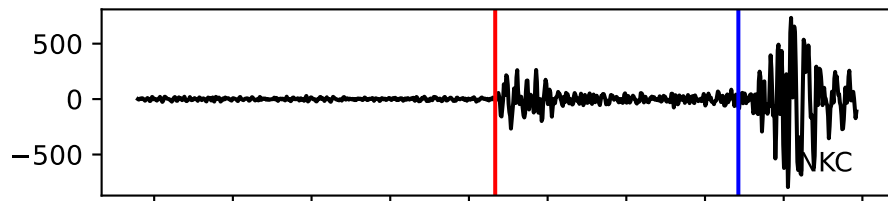

Typ: earthquake - obspyck_20150805131747
Herdzeit (UTC): 2015-08-05 10:01:59
Magnitude (MI): 2.0
Latitude: 51.231 [°] ± 0.28 [km]
Longitude: 11.437 [°] ± 2.91 [km]
Tiefe: 9.8 [km] ± 1.0[km]

10:02:00
10:02:05
10:02:10
10:02:15
10:02:20
10:02:25
10:02:30
10:02:35
10:02:40
10:02:45