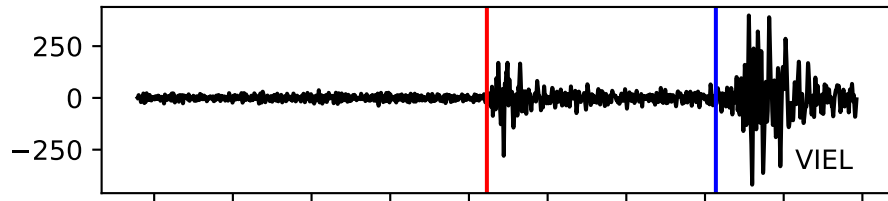

Typ: earthquake - obspyck_20150805131747
Herdzeit (UTC): 2015-08-05 10:01:59
Magnitude (MI): 2.0
Latitude: 51.231 [°] ± 0.28 [km]
Longitude: 11.437 [°] ± 2.91 [km]
Tiefe: 9.8 [km] ± 1.0[km]

10:02:00
10:02:05
10:02:10
10:02:15
10:02:20
10:02:25
10:02:30
10:02:35
10:02:40
10:02:45