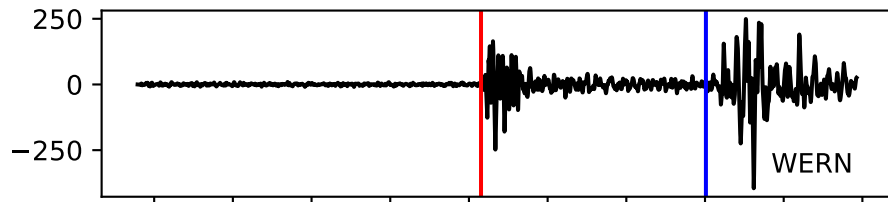

Typ: earthquake - obspyck_20150805131747
Herdzeit (UTC): 2015-08-05 10:01:59
Magnitude (MI): 2.0
Latitude: 51.231 [°] ± 0.28 [km]
Longitude: 11.437 [°] ± 2.91 [km]
Tiefe: 9.8 [km] ± 1.0[km]

10:02:00
10:02:05
10:02:10
10:02:15
10:02:20
10:02:25
10:02:30
10:02:35
10:02:40
10:02:45