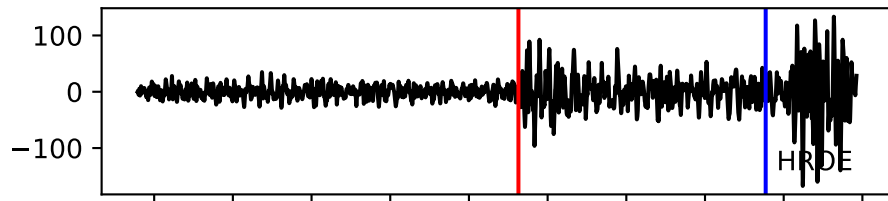

Typ: earthquake - obspyck_20150805131747
Herdzeit (UTC): 2015-08-05 10:01:59
Magnitude (MI): 2.0
Latitude: 51.231 [°] ± 0.28 [km]
Longitude: 11.437 [°] ± 2.91 [km]
Tiefe: 9.8 [km] ± 1.0[km]

10:02:00
10:02:05
10:02:10
10:02:15
10:02:20
10:02:25
10:02:30
10:02:35
10:02:40
10:02:45