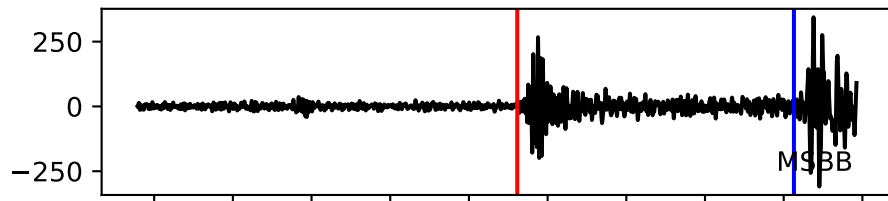

Typ: earthquake - obspyck_20150805131747
Herdzeit (UTC): 2015-08-05 10:01:59
Magnitude (MI): 2.0
Latitude: 51.231 [°] ± 0.28 [km]
Longitude: 11.437 [°] ± 2.91 [km]
Tiefe: 9.8 [km] ± 1.0[km]

10:02:00
10:02:05
10:02:10
10:02:15
10:02:20
10:02:25
10:02:30
10:02:35
10:02:40
10:02:45