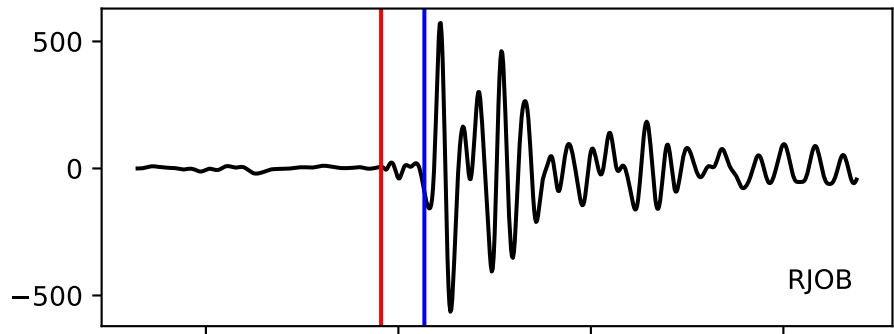

Typ: earthquake - obspyck_20151106130844
Herdzeit (UTC): 2015-11-05 20:10:18
Magnitude (MI): -0.6
Latitude: 47.733 [°] ± 3.73 [km]
Longitude: 12.792 [°] ± 0.89 [km]
Tiefe: 1.5 [km] ± 3.2[km]

10:18.000000
10:19.000000
10:20.000000
10:21.000000