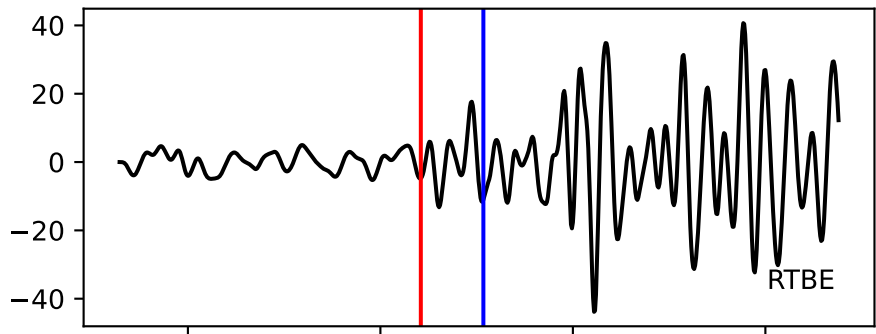

Typ: earthquake - obspyck_20151106130844
Herdzeit (UTC): 2015-11-05 20:10:18
Magnitude (MI): -0.6
Latitude: 47.733 [°] ± 3.73 [km]
Longitude: 12.792 [°] ± 0.89 [km]
Tiefe: 1.5 [km] ± 3.2[km]

10:18.000000
10:19.000000
10:20.000000
10:21.000000