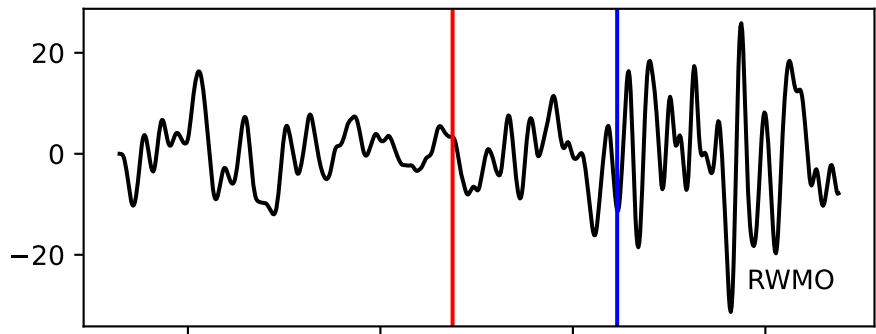

Typ: earthquake - obspyck_20151106130844
Herdzeit (UTC): 2015-11-05 20:10:18
Magnitude (MI): -0.6
Latitude: 47.733 [°] ± 3.73 [km]
Longitude: 12.792 [°] ± 0.89 [km]
Tiefe: 1.5 [km] ± 3.2[km]

10:18.000000
10:19.000000
10:20.000000
10:21.000000