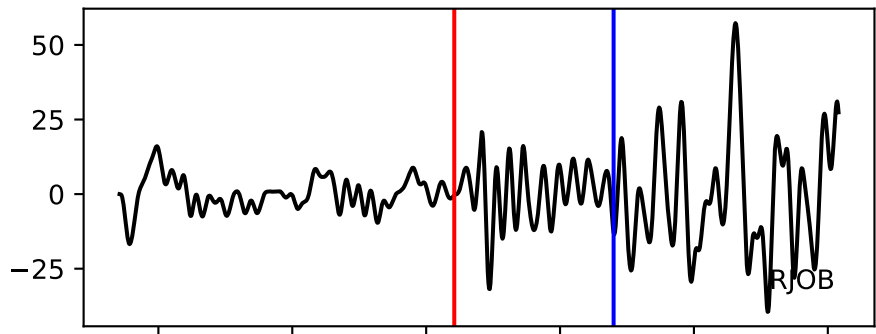

Typ: earthquake - obspyck_20151214122633
Herdzeit (UTC): 2015-12-13 22:23:18
Magnitude (MI): -0.5
Latitude: 47.742 [°] ± 4.48 [km]
Longitude: 12.690 [°] ± 2.88 [km]
Tiefe: 0.5 [km] ± 2.2[km]

22:23:18 22:23:19 22:23:20 22:23:21 22:23:22 22:23:23