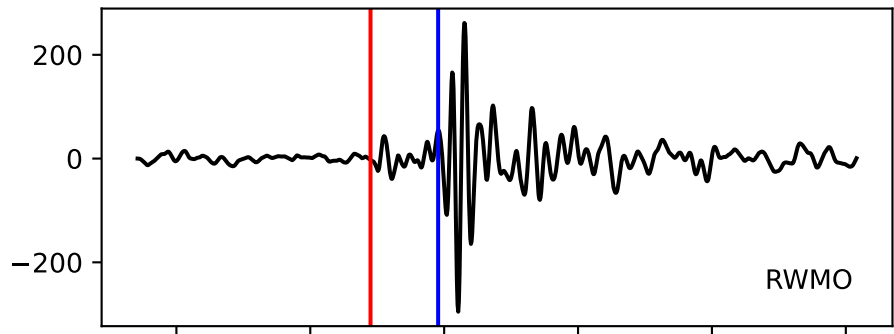

Typ: earthquake - obspyck_20151214122633
Herdzeit (UTC): 2015-12-13 22:23:18
Magnitude (MI): -0.5
Latitude: 47.742 [°] ± 4.48 [km]
Longitude: 12.690 [°] ± 2.88 [km]
Tiefe: 0.5 [km] ± 2.2[km]

22:23:18 22:23:19 22:23:20 22:23:21 22:23:22 22:23:23