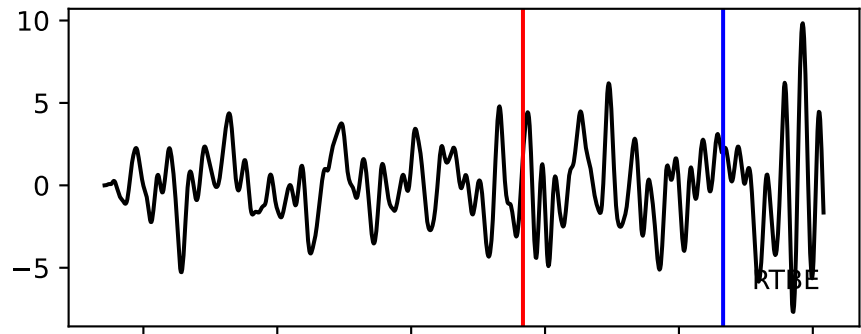

Typ: earthquake - obspyck_20151214122633
Herdzeit (UTC): 2015-12-13 22:23:18
Magnitude (MI): -0.5
Latitude: 47.742 [°] ± 4.48 [km]
Longitude: 12.690 [°] ± 2.88 [km]
Tiefe: 0.5 [km] ± 2.2[km]

22:23:18 22:23:19 22:23:20 22:23:21 22:23:22 22:23:23