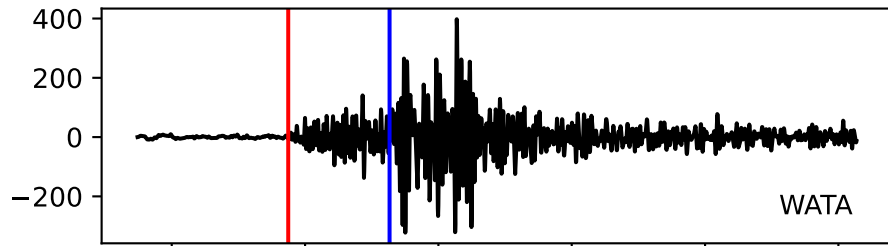

Typ: earthquake - obspyck\_20151214130429  
Herdzeit (UTC): 2015-04-05 04:18:39  
Magnitude (MI): 0.5  
Latitude: 47.361 [°] ± 0.00 [km]  
Longitude: 11.871 [°] ± 0.00 [km]  
Tiefe: 16.9 [km] ± 2.7[km]

04:18:40 04:18:45 04:18:50 04:18:55 04:19:00 04:19:05