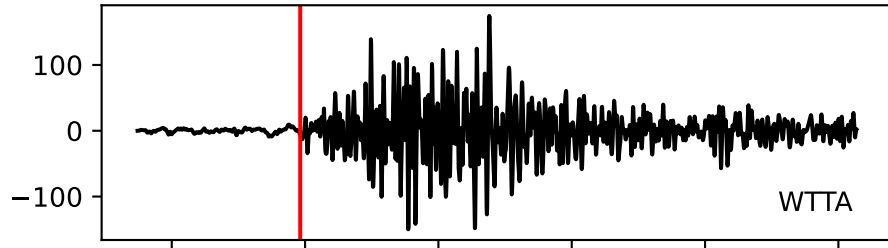

Typ: earthquake - obspyck\_20151214130429  
Herdzeit (UTC): 2015-04-05 04:18:39  
Magnitude (MI): 0.5  
Latitude: 47.361 [°] ± 0.00 [km]  
Longitude: 11.871 [°] ± 0.00 [km]  
Tiefe: 16.9 [km] ± 2.7[km]

04:18:40 04:18:45 04:18:50 04:18:55 04:19:00 04:19:05