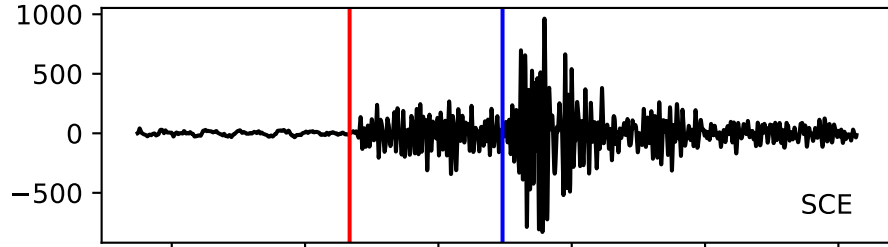

Typ: earthquake - obspyck\_20151214130429  
Herdzeit (UTC): 2015-04-05 04:18:39  
Magnitude (MI): 0.5  
Latitude: 47.361 [°] ± 0.00 [km]  
Longitude: 11.871 [°] ± 0.00 [km]  
Tiefe: 16.9 [km] ± 2.7[km]

04:18:40 04:18:45 04:18:50 04:18:55 04:19:00 04:19:05