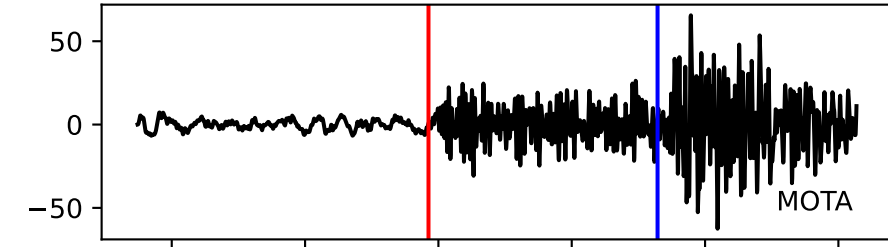

Typ: earthquake - obspyck\_20151214130429  
Herdzeit (UTC): 2015-04-05 04:18:39  
Magnitude (MI): 0.5  
Latitude: 47.361 [°] ± 0.00 [km]  
Longitude: 11.871 [°] ± 0.00 [km]  
Tiefe: 16.9 [km] ± 2.7[km]

04:18:40 04:18:45 04:18:50 04:18:55 04:19:00 04:19:05