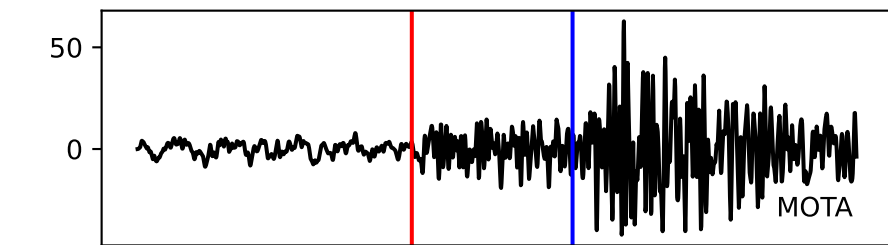

Typ: earthquake - obspyck_20151214132828
Herdzeit (UTC): 2015-04-06 17:10:42
Magnitude (MI): 0.3
Latitude: 47.161 [°] ± 0.00 [km]
Longitude: 11.467 [°] ± 0.00 [km]
Tiefe: 1.3 [km] ± 13.1[km]

17:10:45 17:10:50 17:10:55 17:11:00