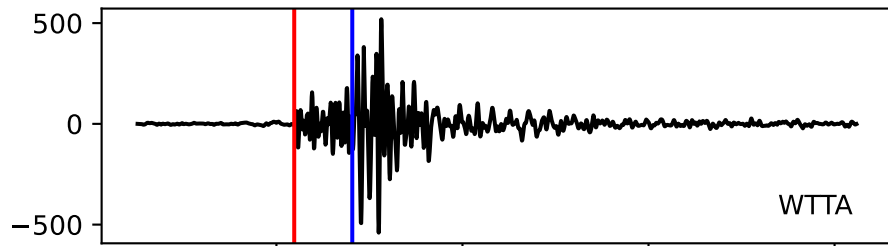

Typ: earthquake - obspyck_20151214132828
Herdzeit (UTC): 2015-04-06 17:10:42
Magnitude (MI): 0.3
Latitude: 47.161 [°] ± 0.00 [km]
Longitude: 11.467 [°] ± 0.00 [km]
Tiefe: 1.3 [km] ± 13.1[km]

17:10:45 17:10:50 17:10:55 17:11:00