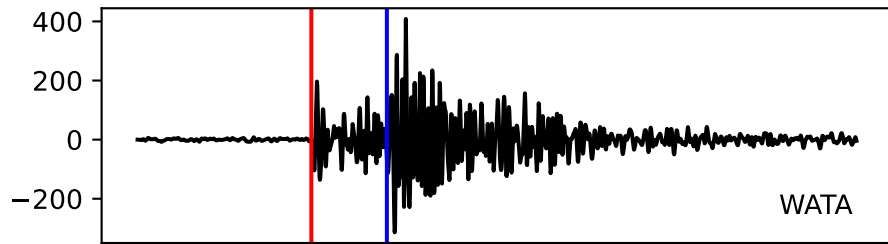

Typ: earthquake - obspyck_20151214132828
Herdzeit (UTC): 2015-04-06 17:10:42
Magnitude (MI): 0.3
Latitude: 47.161 [°] ± 0.00 [km]
Longitude: 11.467 [°] ± 0.00 [km]
Tiefe: 1.3 [km] ± 13.1[km]

17:10:45 17:10:50 17:10:55 17:11:00