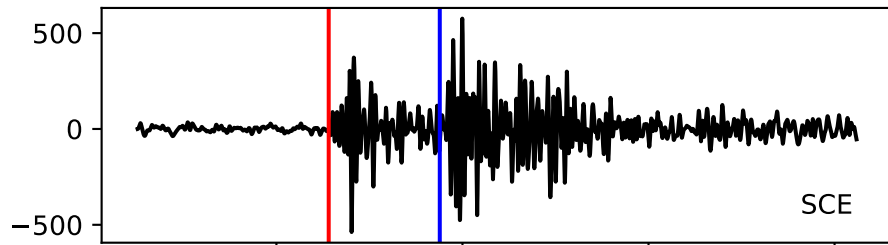

Typ: earthquake - obspyck_20151214132828
Herdzeit (UTC): 2015-04-06 17:10:42
Magnitude (MI): 0.3
Latitude: 47.161 [°] ± 0.00 [km]
Longitude: 11.467 [°] ± 0.00 [km]
Tiefe: 1.3 [km] ± 13.1[km]

17:10:45 17:10:50 17:10:55 17:11:00