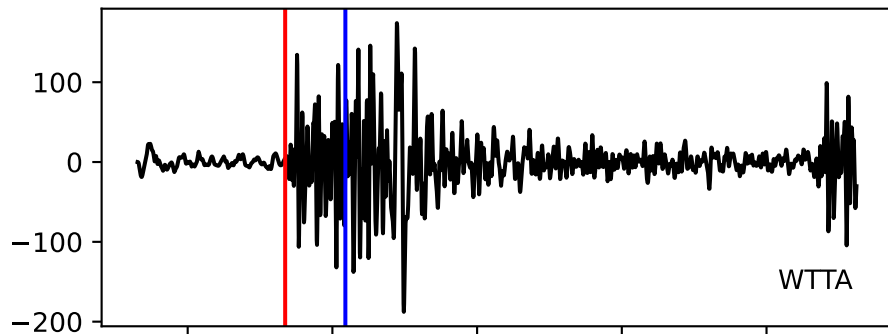

Typ: earthquake - obspyck_20160202084807
Herdzeit (UTC): 2016-01-29 17:02:04
Magnitude (MI): 0.5
Latitude: 47.196 [°] ± 0.00 [km]
Longitude: 11.369 [°] ± 0.00 [km]
Tiefe: 5.6 [km] ± 10.4[km]

17:02:05 17:02:10 17:02:15 17:02:20 17:02:25