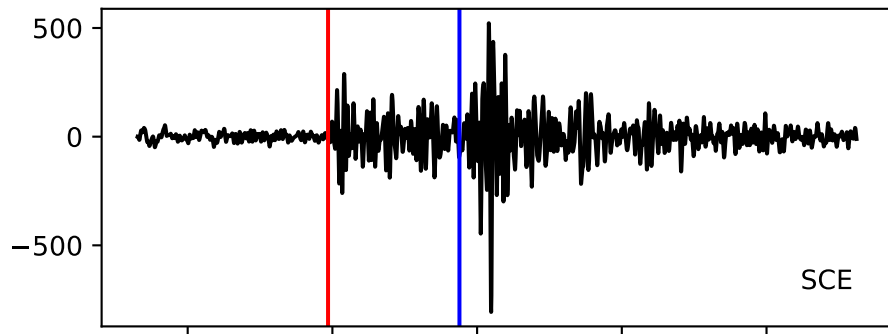

Typ: earthquake - obspyck_20160202084807
Herdzeit (UTC): 2016-01-29 17:02:04
Magnitude (MI): 0.5
Latitude: 47.196 [°] ± 0.00 [km]
Longitude: 11.369 [°] ± 0.00 [km]
Tiefe: 5.6 [km] ± 10.4[km]

17:02:05 17:02:10 17:02:15 17:02:20 17:02:25