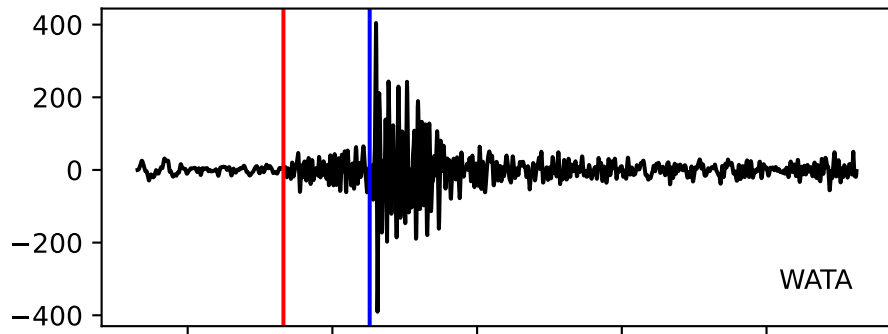

Typ: earthquake - obspyck_20160202084807
Herdzeit (UTC): 2016-01-29 17:02:04
Magnitude (MI): 0.5
Latitude: 47.196 [°] ± 0.00 [km]
Longitude: 11.369 [°] ± 0.00 [km]
Tiefe: 5.6 [km] ± 10.4[km]

17:02:05 17:02:10 17:02:15 17:02:20 17:02:25