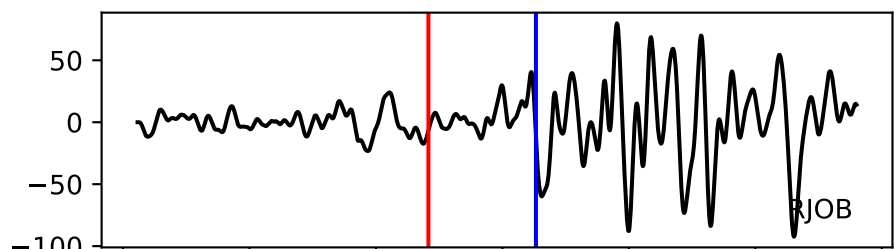

Typ: earthquake - obspyck_20160603073012
Herdzeit (UTC): 2016-05-30 17:21:48
Magnitude (MI): -0.3
Latitude: 47.755 [°] ± 2.09 [km]
Longitude: 12.876 [°] ± 1.80 [km]
Tiefe: 3.2 [km] ± 1.4[km]

17:21:47 17:21:48 17:21:49 17:21:50 17:21:51 17:21:52 17:21:53