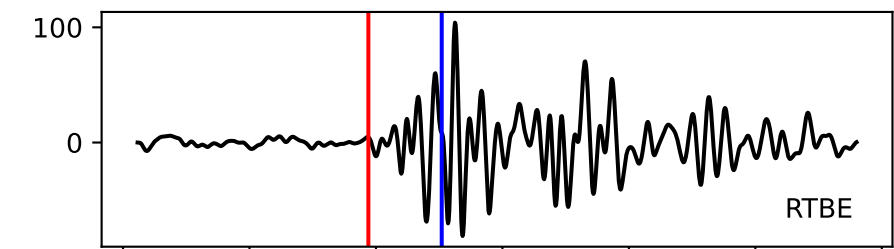

Typ: earthquake - obspyck_20160603073012
Herdzeit (UTC): 2016-05-30 17:21:48
Magnitude (MI): -0.3
Latitude: 47.755 [°] ± 2.09 [km]
Longitude: 12.876 [°] ± 1.80 [km]
Tiefe: 3.2 [km] ± 1.4[km]

17:21:47 17:21:48 17:21:49 17:21:50 17:21:51 17:21:52 17:21:53