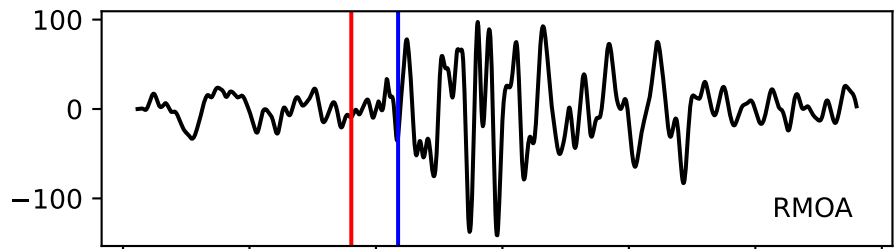

Typ: earthquake - obspyck_20160603073012
Herdzeit (UTC): 2016-05-30 17:21:48
Magnitude (MI): -0.3
Latitude: 47.755 [°] ± 2.09 [km]
Longitude: 12.876 [°] ± 1.80 [km]
Tiefe: 3.2 [km] ± 1.4[km]

17:21:47 17:21:48 17:21:49 17:21:50 17:21:51 17:21:52 17:21:53