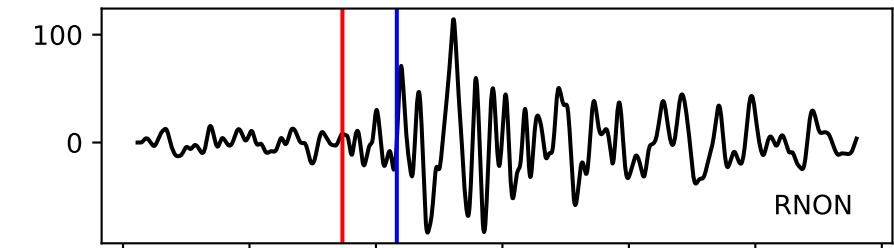

Typ: earthquake - obspyck_20160603073012
Herdzeit (UTC): 2016-05-30 17:21:48
Magnitude (MI): -0.3
Latitude: 47.755 [°] ± 2.09 [km]
Longitude: 12.876 [°] ± 1.80 [km]
Tiefe: 3.2 [km] ± 1.4[km]

17:21:47 17:21:48 17:21:49 17:21:50 17:21:51 17:21:52 17:21:53