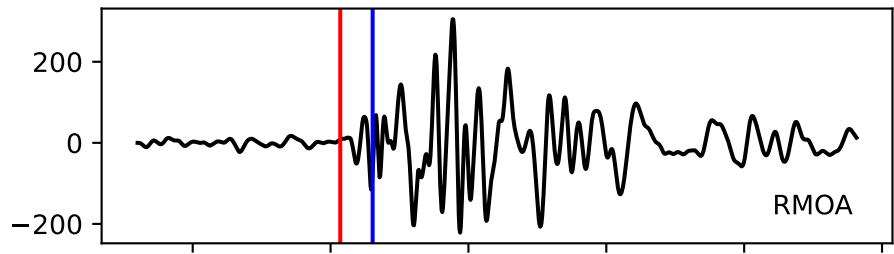

Typ: earthquake - obspyck_20160603074200
Herdzeit (UTC): 2016-05-29 18:13:08
Magnitude (MI): -0.3
Latitude: 47.762 [°] ± 1.21 [km]
Longitude: 12.849 [°] ± 0.53 [km]
Tiefe: 1.5 [km] ± 3.7[km]

18:13:08 18:13:09 18:13:10 18:13:11 18:13:12 18:13:13