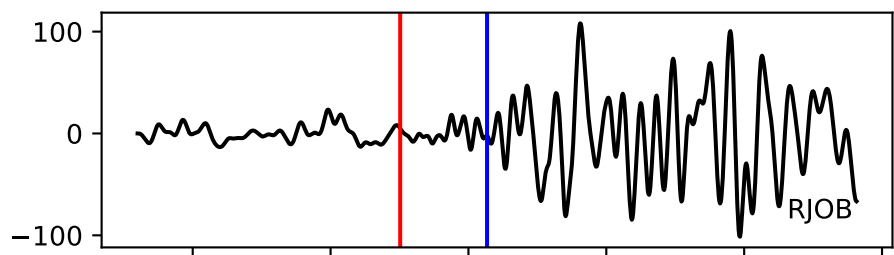

Typ: earthquake - obspyck_20160603074200
Herdzeit (UTC): 2016-05-29 18:13:08
Magnitude (MI): -0.3
Latitude: 47.762 [°] ± 1.21 [km]
Longitude: 12.849 [°] ± 0.53 [km]
Tiefe: 1.5 [km] ± 3.7[km]

18:13:08 18:13:09 18:13:10 18:13:11 18:13:12 18:13:13