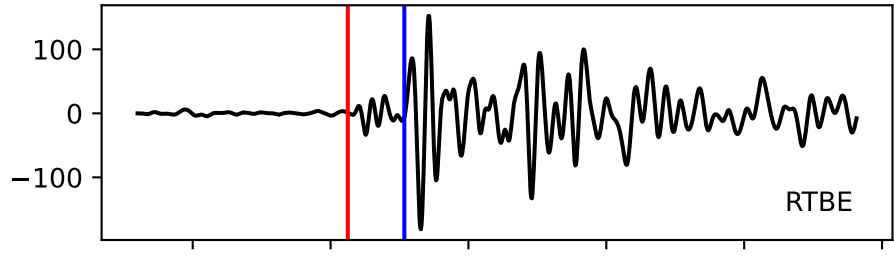

Typ: earthquake - obspyck_20160603074200
Herdzeit (UTC): 2016-05-29 18:13:08
Magnitude (MI): -0.3
Latitude: 47.762 [°] ± 1.21 [km]
Longitude: 12.849 [°] ± 0.53 [km]
Tiefe: 1.5 [km] ± 3.7[km]

18:13:08 18:13:09 18:13:10 18:13:11 18:13:12 18:13:13