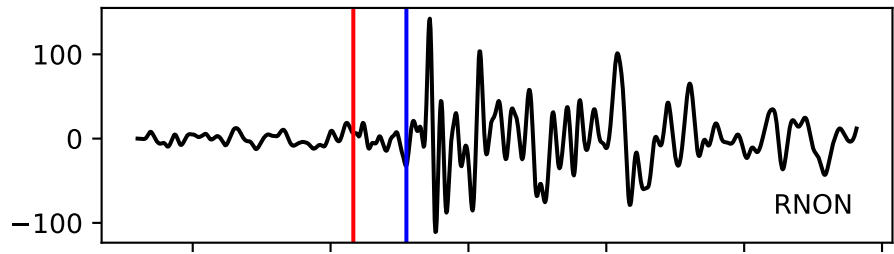

Typ: earthquake - obspyck_20160603074200
Herdzeit (UTC): 2016-05-29 18:13:08
Magnitude (MI): -0.3
Latitude: 47.762 [°] ± 1.21 [km]
Longitude: 12.849 [°] ± 0.53 [km]
Tiefe: 1.5 [km] ± 3.7[km]

18:13:08 18:13:09 18:13:10 18:13:11 18:13:12 18:13:13