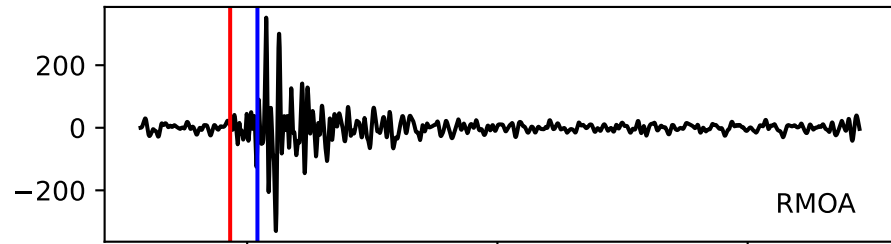

Typ: earthquake - obspyck_20160603074902
Herdzeit (UTC): 2016-05-28 08:17:58
Magnitude (MI): 0.2
Latitude: 47.737 [°] ± 1.35 [km]
Longitude: 12.864 [°] ± 0.69 [km]
Tiefe: 3.4 [km] ± 1.2[km]

08:18:00 08:18:05 08:18:10