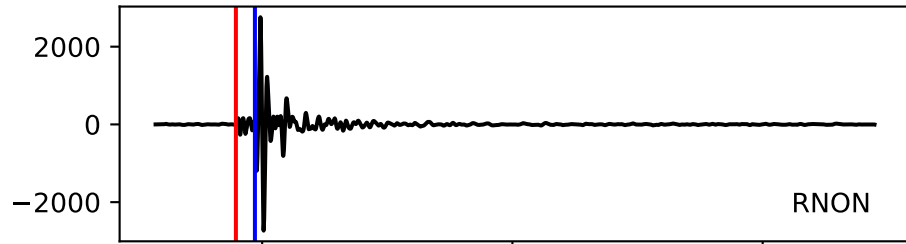

Typ: earthquake - obspyck_20160603074902
Herdzeit (UTC): 2016-05-28 08:17:58
Magnitude (MI): 0.2
Latitude: 47.737 [°] ± 1.35 [km]
Longitude: 12.864 [°] ± 0.69 [km]
Tiefe: 3.4 [km] ± 1.2[km]

08:18:00 08:18:05 08:18:10