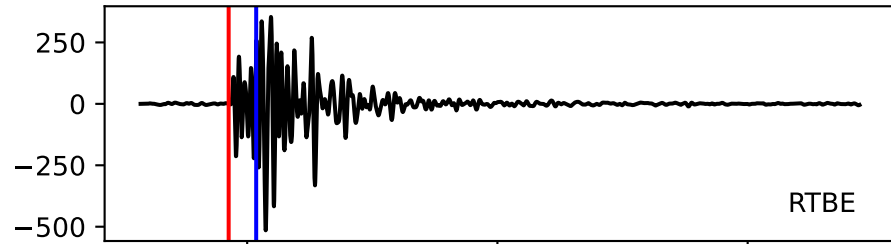

Typ: earthquake - obspyck_20160603074902
Herdzeit (UTC): 2016-05-28 08:17:58
Magnitude (MI): 0.2
Latitude: 47.737 [°] ± 1.35 [km]
Longitude: 12.864 [°] ± 0.69 [km]
Tiefe: 3.4 [km] ± 1.2[km]

08:18:00 08:18:05 08:18:10