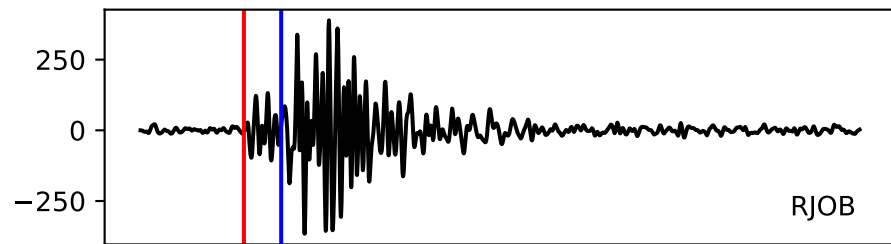

Typ: earthquake - obspyck_20160603074902
Herdzeit (UTC): 2016-05-28 08:17:58
Magnitude (MI): 0.2
Latitude: 47.737 [°] ± 1.35 [km]
Longitude: 12.864 [°] ± 0.69 [km]
Tiefe: 3.4 [km] ± 1.2[km]

08:18:00 08:18:05 08:18:10