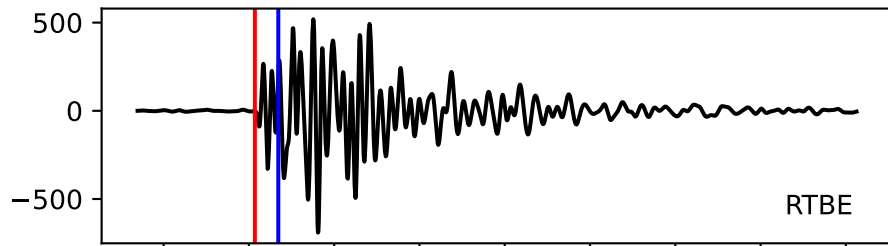

Typ: earthquake - obspyck_20160603080321
Herdzeit (UTC): 2016-05-26 08:31:19
Magnitude (MI): -0.0
Latitude: 47.751 [°] ± 2.07 [km]
Longitude: 12.832 [°] ± 0.46 [km]
Tiefe: -1.1 [km] ± 3.6[km]

08:31:19 08:31:20 08:31:21 08:31:22 08:31:23 08:31:24 08:31:25 08:31:26 08:31:27