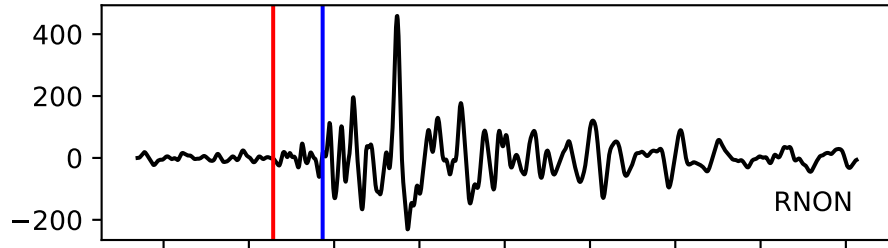

Typ: earthquake - obspyck_20160603080321
Herdzeit (UTC): 2016-05-26 08:31:19
Magnitude (MI): -0.0
Latitude: 47.751 [°] ± 2.07 [km]
Longitude: 12.832 [°] ± 0.46 [km]
Tiefe: -1.1 [km] ± 3.6[km]

08:31:19 08:31:20 08:31:21 08:31:22 08:31:23 08:31:24 08:31:25 08:31:26 08:31:27