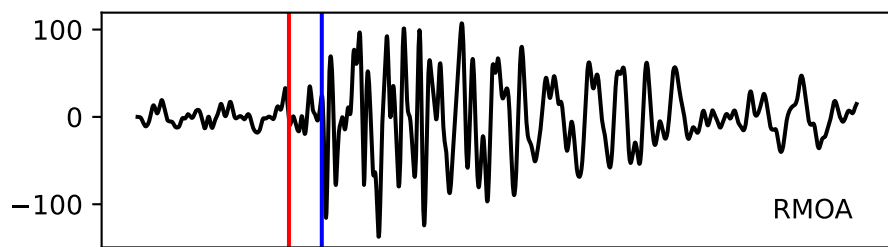

Typ: earthquake - obspyck_20160603080321
Herdzeit (UTC): 2016-05-26 08:31:19
Magnitude (MI): -0.0
Latitude: 47.751 [°] ± 2.07 [km]
Longitude: 12.832 [°] ± 0.46 [km]
Tiefe: -1.1 [km] ± 3.6[km]

08:31:19 08:31:20 08:31:21 08:31:22 08:31:23 08:31:24 08:31:25 08:31:26 08:31:27