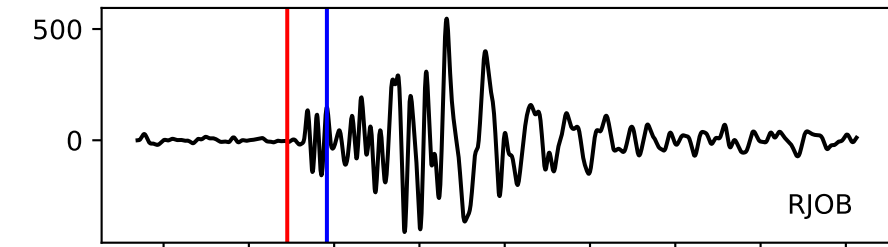

Typ: earthquake - obspyck_20160603080321
Herdzeit (UTC): 2016-05-26 08:31:19
Magnitude (MI): -0.0
Latitude: 47.751 [°] ± 2.07 [km]
Longitude: 12.832 [°] ± 0.46 [km]
Tiefe: -1.1 [km] ± 3.6[km]

08:31:19 08:31:20 08:31:21 08:31:22 08:31:23 08:31:24 08:31:25 08:31:26 08:31:27