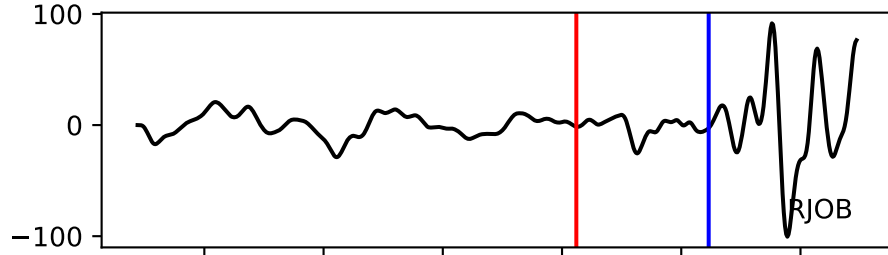

Typ: earthquake - obspyck\_20160603082704  
Herdzeit (UTC): 2016-05-21 00:28:13  
Magnitude (MI): -0.8  
Latitude: 47.756 [°] ± 1.37 [km]  
Longitude: 12.839 [°] ± 0.42 [km]  
Tiefe: -1.3 [km] ± 4.0[km]