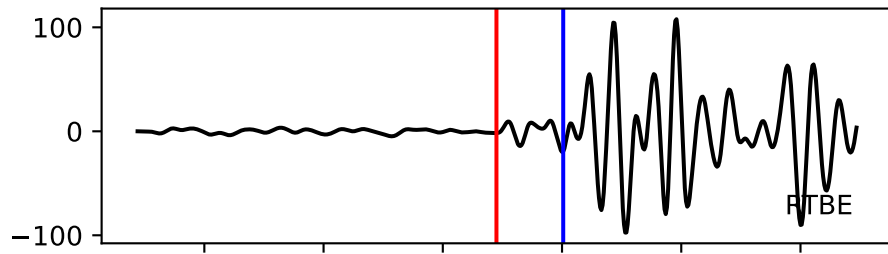

Typ: earthquake - obspyck\_20160603082704  
Herdzeit (UTC): 2016-05-21 00:28:13  
Magnitude (MI): -0.8  
Latitude: 47.756 [°] ± 1.37 [km]  
Longitude: 12.839 [°] ± 0.42 [km]  
Tiefe: -1.3 [km] ± 4.0[km]