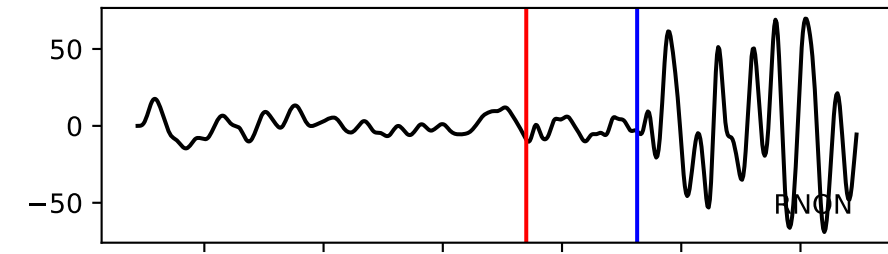

Typ: earthquake - obspyck\_20160603082704  
Herdzeit (UTC): 2016-05-21 00:28:13  
Magnitude (MI): -0.8  
Latitude: 47.756 [°] ± 1.37 [km]  
Longitude: 12.839 [°] ± 0.42 [km]  
Tiefe: -1.3 [km] ± 4.0[km]

28:12.500000  
28:13.000000  
28:13.500000  
28:14.000000  
28:14.500000  
28:15.000000