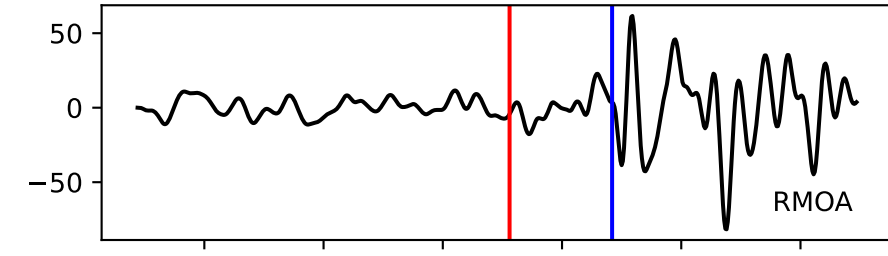

Typ: earthquake - obspyck\_20160603082704  
Herdzeit (UTC): 2016-05-21 00:28:13  
Magnitude (MI): -0.8  
Latitude: 47.756 [°] ± 1.37 [km]  
Longitude: 12.839 [°] ± 0.42 [km]  
Tiefe: -1.3 [km] ± 4.0[km]