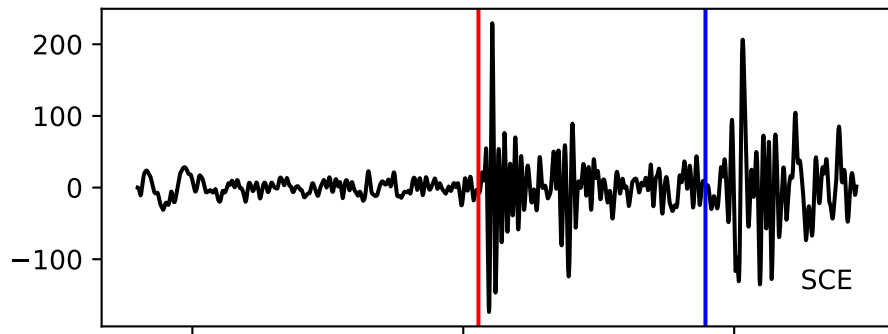

Typ: earthquake - obspyck_20160603111427
Herdzeit (UTC): 2016-03-20 10:51:09
Magnitude (MI): -0.0
Latitude: 47.274 [°] ± 0.00 [km]
Longitude: 11.429 [°] ± 0.00 [km]
Tiefe: 4.6 [km] ± 7.9[km]

10:51:10 10:51:15 10:51:20