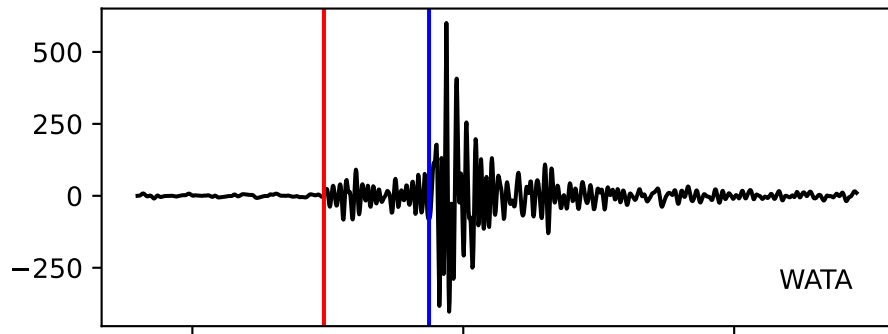

Typ: earthquake - obspyck_20160603111427
Herdzeit (UTC): 2016-03-20 10:51:09
Magnitude (MI): -0.0
Latitude: 47.274 [°] ± 0.00 [km]
Longitude: 11.429 [°] ± 0.00 [km]
Tiefe: 4.6 [km] ± 7.9[km]

10:51:10 10:51:15 10:51:20