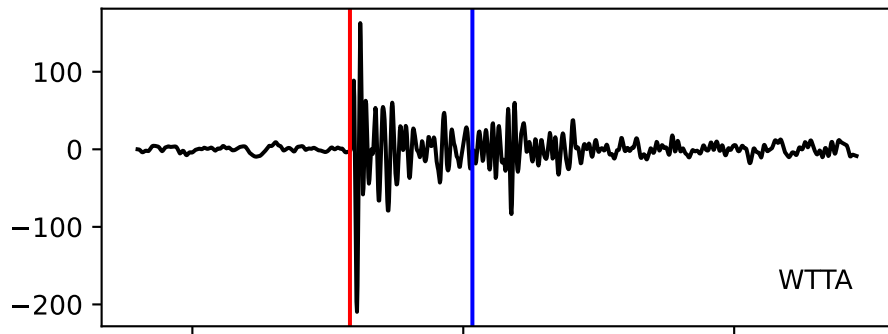

Typ: earthquake - obspyck_20160603111427
Herdzeit (UTC): 2016-03-20 10:51:09
Magnitude (MI): -0.0
Latitude: 47.274 [°] ± 0.00 [km]
Longitude: 11.429 [°] ± 0.00 [km]
Tiefe: 4.6 [km] ± 7.9[km]

10:51:10 10:51:15 10:51:20