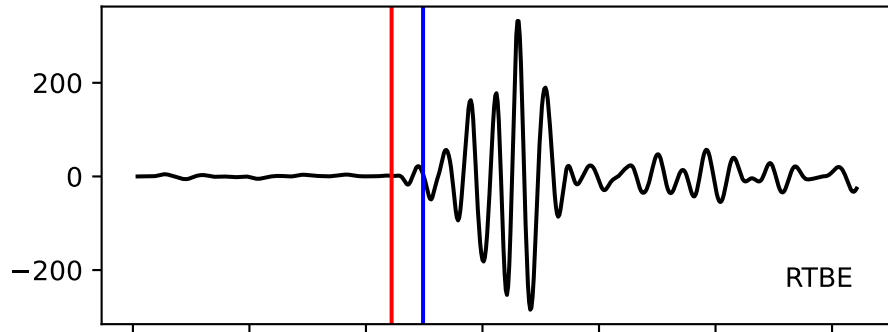

Typ: earthquake - obspyck_20160627143541
Herdzeit (UTC): 2016-06-24 03:13:45
Magnitude (MI): -0.7
Latitude: 47.739 [°] ± 1.94 [km]
Longitude: 12.827 [°] ± 0.93 [km]
Tiefe: -0.2 [km] ± 1.9[km]

13:44.500000
13:45.000000
13:45.500000
13:46.000000
13:46.500000
13:47.000000
13:47.500000