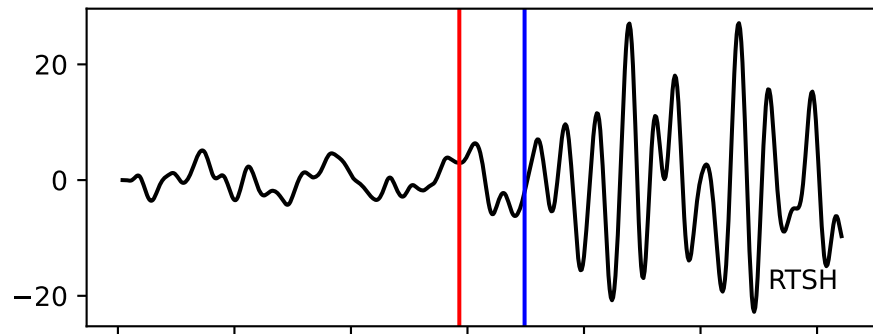

Typ: earthquake - obspyck_20160627143541
Herdzeit (UTC): 2016-06-24 03:13:45
Magnitude (MI): -0.7
Latitude: 47.739 [°] ± 1.94 [km]
Longitude: 12.827 [°] ± 0.93 [km]
Tiefe: -0.2 [km] ± 1.9[km]

13:44.500000
13:45.000000
13:45.500000
13:46.000000
13:46.500000
13:47.000000
13:47.500000