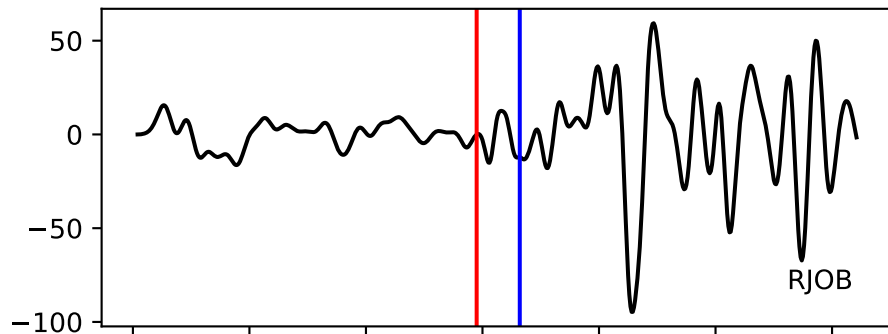

Typ: earthquake - obspyck_20160627143541
Herdzeit (UTC): 2016-06-24 03:13:45
Magnitude (MI): -0.7
Latitude: 47.739 [°] ± 1.94 [km]
Longitude: 12.827 [°] ± 0.93 [km]
Tiefe: -0.2 [km] ± 1.9[km]

13:44.500000
13:45.000000
13:45.500000
13:46.000000
13:46.500000
13:47.000000
13:47.500000