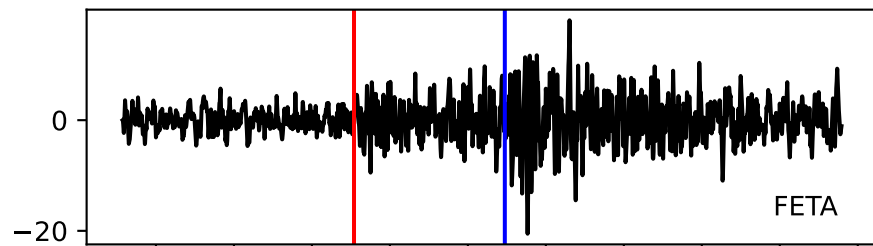

Typ: earthquake - obspyck_20160801080441
Herdzeit (UTC): 2016-07-31 17:07:13
Magnitude (MI): 0.9
Latitude: 47.302 [°] ± 0.00 [km]
Longitude: 11.714 [°] ± 0.00 [km]
Tiefe: 12.6 [km] ± 0.9[km]

17:07:15
17:07:20
17:07:25
17:07:30
17:07:35
17:07:40
17:07:45
17:07:50
17:07:55
17:08:00