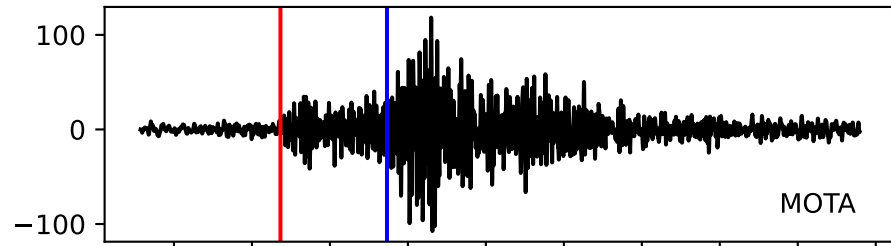

Typ: earthquake - obspyck_20160801080441
Herdzeit (UTC): 2016-07-31 17:07:13
Magnitude (MI): 0.9
Latitude: 47.302 [°] ± 0.00 [km]
Longitude: 11.714 [°] ± 0.00 [km]
Tiefe: 12.6 [km] ± 0.9[km]

17:07:15
17:07:20
17:07:25
17:07:30
17:07:35
17:07:40
17:07:45
17:07:50
17:07:55
17:08:00