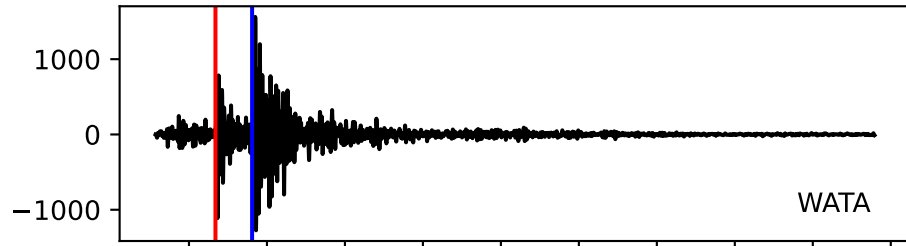

Typ: earthquake - obspyck_20160801080441
Herdzeit (UTC): 2016-07-31 17:07:13
Magnitude (MI): 0.9
Latitude: 47.302 [°] ± 0.00 [km]
Longitude: 11.714 [°] ± 0.00 [km]
Tiefe: 12.6 [km] ± 0.9[km]

17:07:15
17:07:20
17:07:25
17:07:30
17:07:35
17:07:40
17:07:45
17:07:50
17:07:55
17:08:00