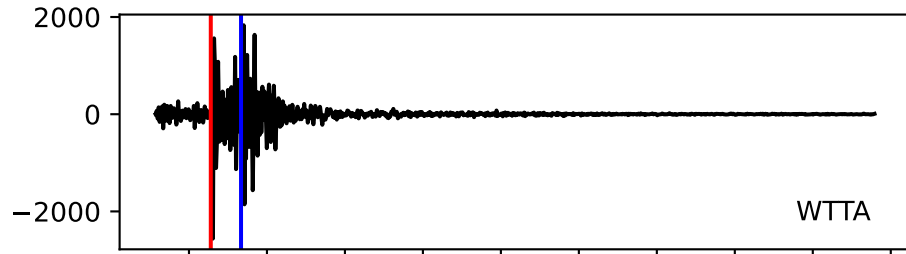

Typ: earthquake - obspyck_20160801080441
Herdzeit (UTC): 2016-07-31 17:07:13
Magnitude (MI): 0.9
Latitude: 47.302 [°] ± 0.00 [km]
Longitude: 11.714 [°] ± 0.00 [km]
Tiefe: 12.6 [km] ± 0.9[km]

17:07:15
17:07:20
17:07:25
17:07:30
17:07:35
17:07:40
17:07:45
17:07:50
17:07:55
17:08:00