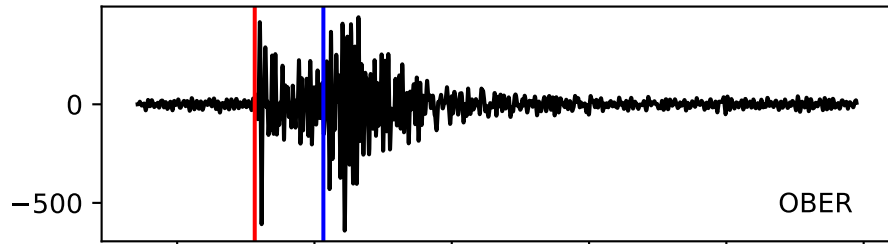

Typ: earthquake - obspyck\_20161114140403  
Herdzeit (UTC): 2015-05-12 03:22:44  
Magnitude (MI): 0.5  
Latitude: 47.245 [°] ± 0.00 [km]  
Longitude: 10.344 [°] ± 0.00 [km]  
Tiefe: 1.3 [km] ± 16.6[km]