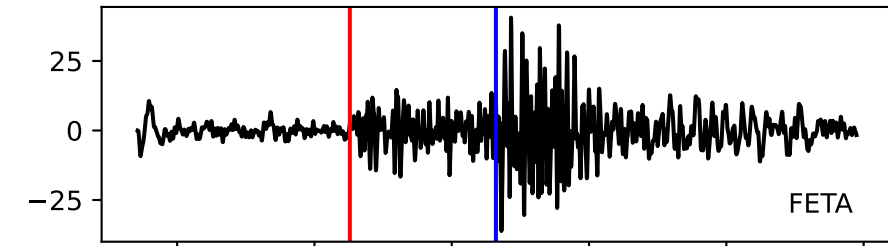

Typ: earthquake - obspyck\_20161114140403  
Herdzeit (UTC): 2015-05-12 03:22:44  
Magnitude (MI): 0.5  
Latitude: 47.245 [°] ± 0.00 [km]  
Longitude: 10.344 [°] ± 0.00 [km]  
Tiefe: 1.3 [km] ± 16.6[km]