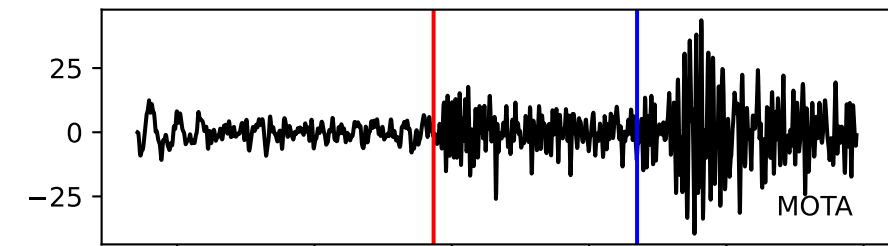

Typ: earthquake - obspyck\_20161114140403  
Herdzeit (UTC): 2015-05-12 03:22:44  
Magnitude (MI): 0.5  
Latitude: 47.245 [°] ± 0.00 [km]  
Longitude: 10.344 [°] ± 0.00 [km]  
Tiefe: 1.3 [km] ± 16.6[km]