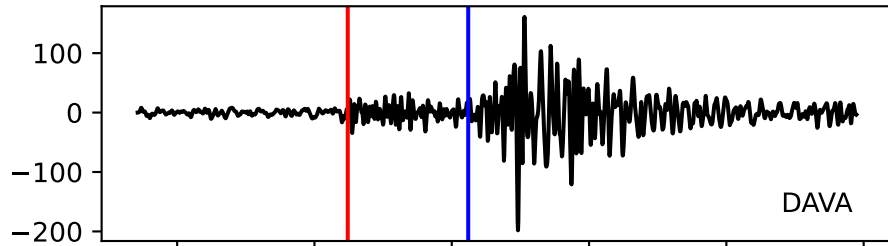

Typ: earthquake - obspyck\_20161114140403  
Herdzeit (UTC): 2015-05-12 03:22:44  
Magnitude (MI): 0.5  
Latitude: 47.245 [°] ± 0.00 [km]  
Longitude: 10.344 [°] ± 0.00 [km]  
Tiefe: 1.3 [km] ± 16.6[km]