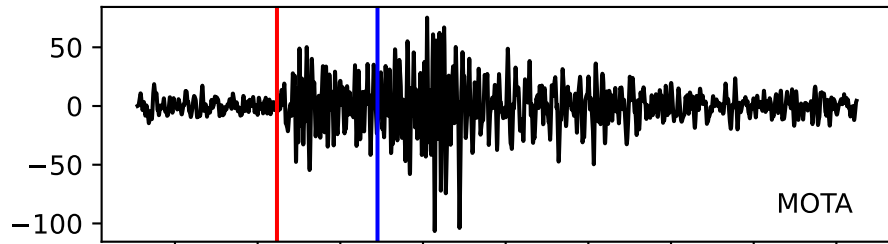

Typ: earthquake - obspyck\_20170203135452  
Herdzeit (UTC): 2017-01-26 13:53:53  
Magnitude (MI): 0.8  
Latitude: 47.564 [°] ± 0.00 [km]  
Longitude: 10.643 [°] ± 0.00 [km]  
Tiefe: 8.8 [km] ± 0.8[km]

13:53:55  
13:54:00  
13:54:05  
13:54:10  
13:54:15  
13:54:20  
13:54:25  
13:54:30  
13:54:35