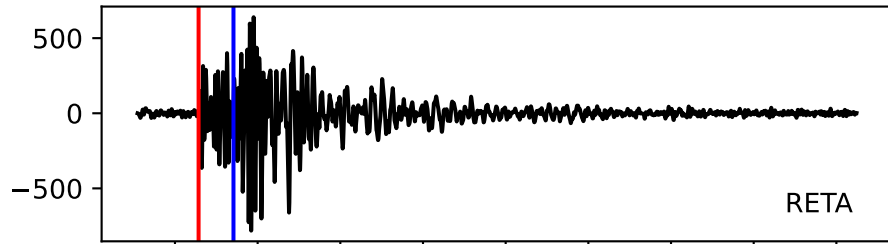

Typ: earthquake - obspyck\_20170203135452  
Herdzeit (UTC): 2017-01-26 13:53:53  
Magnitude (MI): 0.8  
Latitude: 47.564 [°] ± 0.00 [km]  
Longitude: 10.643 [°] ± 0.00 [km]  
Tiefe: 8.8 [km] ± 0.8[km]