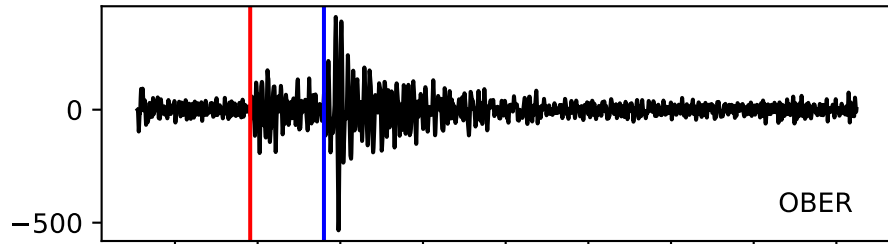

Typ: earthquake - obspyck\_20170203135452  
Herdzeit (UTC): 2017-01-26 13:53:53  
Magnitude (MI): 0.8  
Latitude: 47.564 [°] ± 0.00 [km]  
Longitude: 10.643 [°] ± 0.00 [km]  
Tiefe: 8.8 [km] ± 0.8[km]