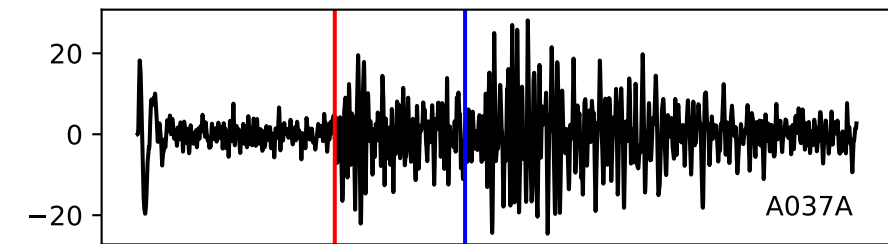

Typ: earthquake - obspyck\_20170203135452  
Herdzeit (UTC): 2017-01-26 13:53:53  
Magnitude (MI): 0.8  
Latitude: 47.564 [°] ± 0.00 [km]  
Longitude: 10.643 [°] ± 0.00 [km]  
Tiefe: 8.8 [km] ± 0.8[km]