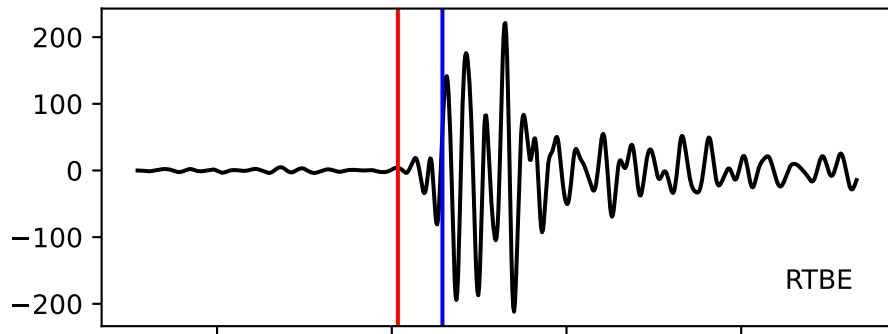

Typ: earthquake - obspyck_20170203144736
Herdzeit (UTC): 2017-01-01 06:17:41
Magnitude (MI): -0.5
Latitude: 47.765 [°] ± 9.26 [km]
Longitude: 12.822 [°] ± 4.64 [km]
Tiefe: 1.1 [km] ± 6.6[km]

17:41.000000
17:42.000000
17:43.000000
17:44.000000