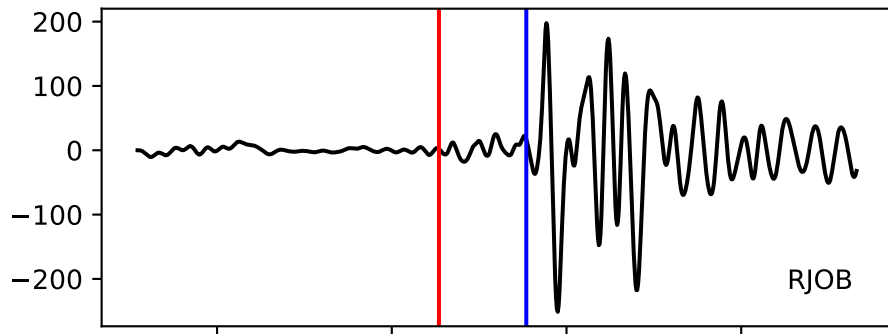

Typ: earthquake - obspyck_20170203144736
Herdzeit (UTC): 2017-01-01 06:17:41
Magnitude (MI): -0.5
Latitude: 47.765 [°] ± 9.26 [km]
Longitude: 12.822 [°] ± 4.64 [km]
Tiefe: 1.1 [km] ± 6.6[km]

17:41.000000
17:42.000000
17:43.000000
17:44.000000