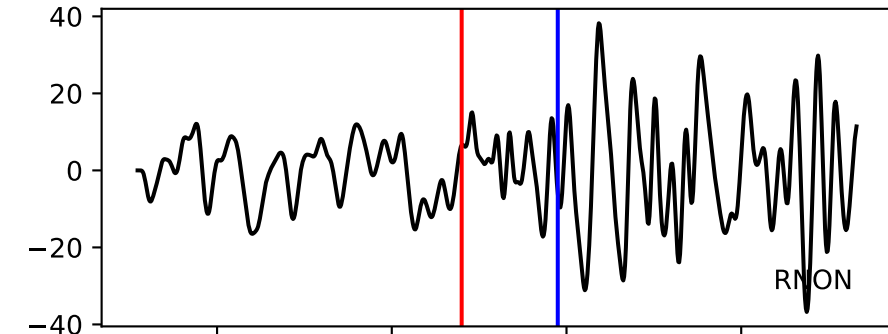

Typ: earthquake - obspyck_20170203144736
Herdzeit (UTC): 2017-01-01 06:17:41
Magnitude (MI): -0.5
Latitude: 47.765 [°] ± 9.26 [km]
Longitude: 12.822 [°] ± 4.64 [km]
Tiefe: 1.1 [km] ± 6.6[km]

17:41.000000
17:42.000000
17:43.000000
17:44.000000