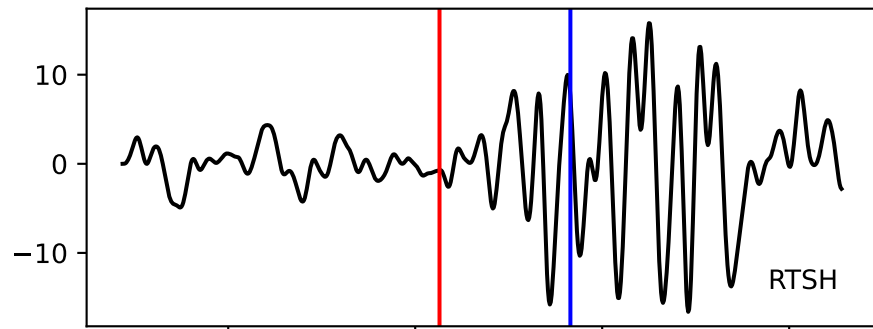

Typ: earthquake - obspyck_20170303114756.xml
Herdzeit (UTC): 2017-02-25 20:35:16
Magnitude (MI): -0.7
Latitude: 47.734 [°] ± 3.38 [km]
Longitude: 12.883 [°] ± 2.58 [km]
Tiefe: 2.8 [km] ± 2.1[km]

35:16.000000
35:17.000000
35:18.000000
35:19.000000