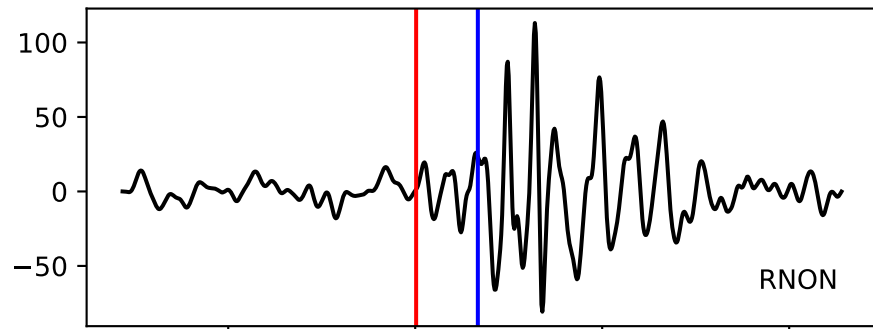

Typ: earthquake - obspyck_20170303114756.xml
Herdzeit (UTC): 2017-02-25 20:35:16
Magnitude (MI): -0.7
Latitude: 47.734 [°] ± 3.38 [km]
Longitude: 12.883 [°] ± 2.58 [km]
Tiefe: 2.8 [km] ± 2.1[km]

35:16.000000
35:17.000000
35:18.000000
35:19.000000