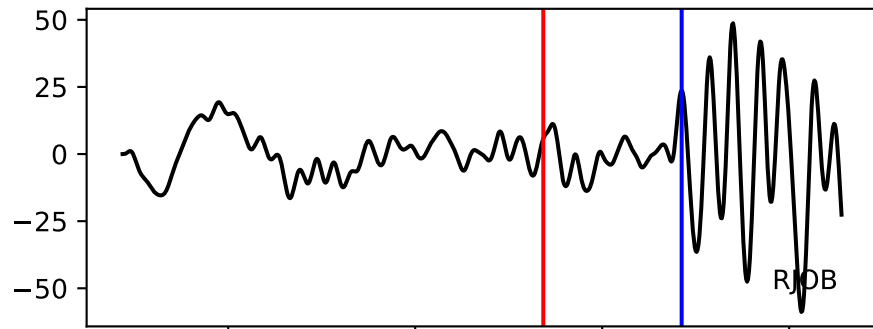

Typ: earthquake - obspyck_20170303114756.xml
Herdzeit (UTC): 2017-02-25 20:35:16
Magnitude (MI): -0.7
Latitude: 47.734 [°] ± 3.38 [km]
Longitude: 12.883 [°] ± 2.58 [km]
Tiefe: 2.8 [km] ± 2.1[km]

35:16.000000
35:17.000000
35:18.000000
35:19.000000