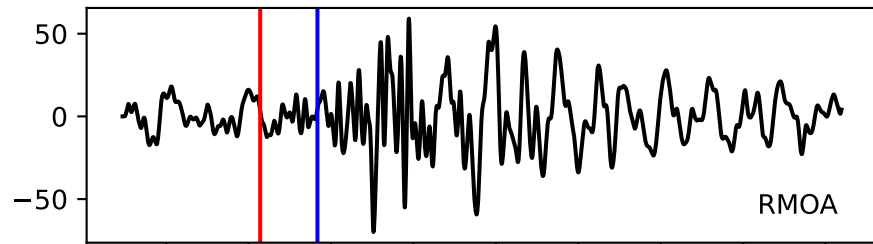

Typ: earthquake - obspyck_20170428084937
Herdzeit (UTC): 2017-04-27 21:10:12
Magnitude (MI): -0.0
Latitude: 47.758 [°] ± 1.27 [km]
Longitude: 12.811 [°] ± 0.60 [km]
Tiefe: -0.0 [km] ± 3.1[km]

21:10:12
21:10:13
21:10:14
21:10:15
21:10:16
21:10:17
21:10:18
21:10:19
21:10:20