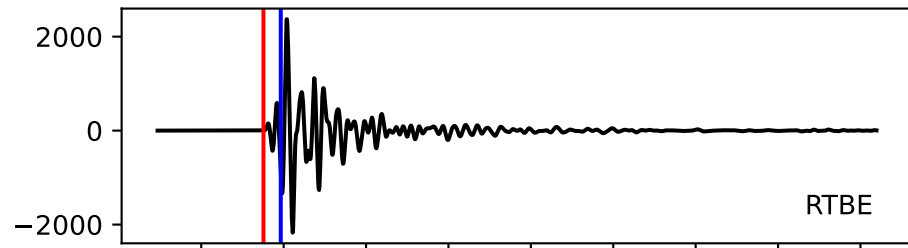

Typ: earthquake - obspyck_20170428084937
Herdzeit (UTC): 2017-04-27 21:10:12
Magnitude (MI): -0.0
Latitude: 47.758 [°] ± 1.27 [km]
Longitude: 12.811 [°] ± 0.60 [km]
Tiefe: -0.0 [km] ± 3.1[km]

21:10:12
21:10:13
21:10:14
21:10:15
21:10:16
21:10:17
21:10:18
21:10:19
21:10:20