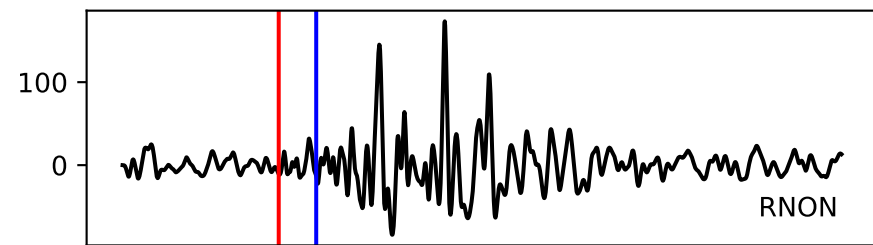

Typ: earthquake - obspyck_20170428084937
Herdzeit (UTC): 2017-04-27 21:10:12
Magnitude (MI): -0.0
Latitude: 47.758 [°] ± 1.27 [km]
Longitude: 12.811 [°] ± 0.60 [km]
Tiefe: -0.0 [km] ± 3.1[km]

21:10:12
21:10:13
21:10:14
21:10:15
21:10:16
21:10:17
21:10:18
21:10:19
21:10:20