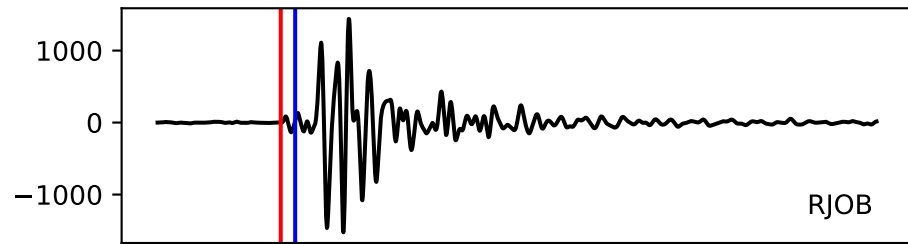

Typ: earthquake - obspyck_20170428084937
Herdzeit (UTC): 2017-04-27 21:10:12
Magnitude (MI): -0.0
Latitude: 47.758 [°] ± 1.27 [km]
Longitude: 12.811 [°] ± 0.60 [km]
Tiefe: -0.0 [km] ± 3.1[km]

21:10:12
21:10:13
21:10:14
21:10:15
21:10:16
21:10:17
21:10:18
21:10:19
21:10:20