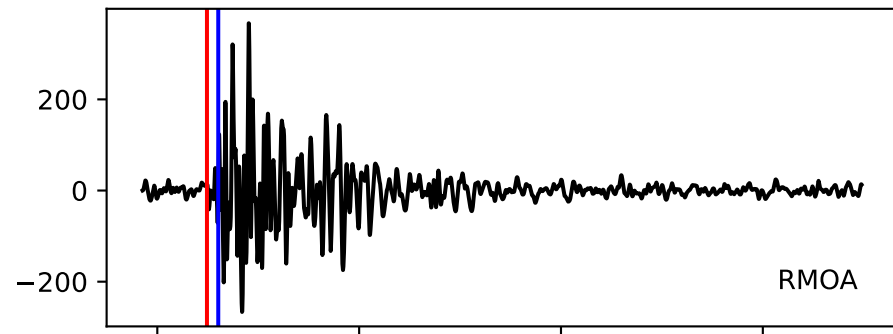

Typ: None - obspyck_20170505120636
Herdzeit (UTC): 2017-05-04 23:42:55
Magnitude (MI): 0.4
Latitude: 47.753 [°] ± 1.98 [km]
Longitude: 12.837 [°] ± 1.06 [km]
Tiefe: 1.9 [km] ± 4.0[km]

23:42:55 23:43:00 23:43:05 23:43:10