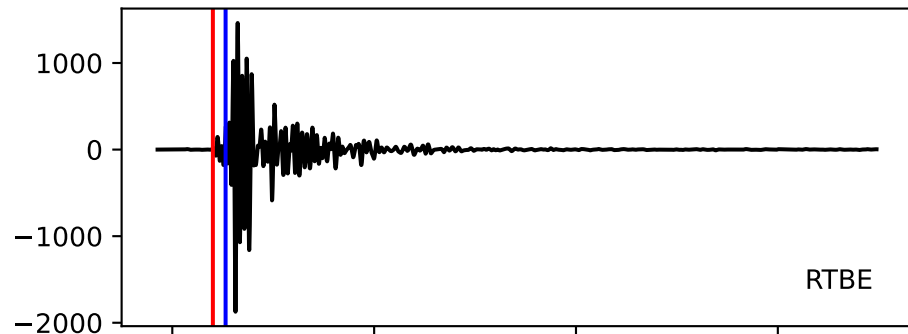

Typ: None - obspyck_20170505120636
Herdzeit (UTC): 2017-05-04 23:42:55
Magnitude (MI): 0.4
Latitude: 47.753 [°] ± 1.98 [km]
Longitude: 12.837 [°] ± 1.06 [km]
Tiefe: 1.9 [km] ± 4.0[km]

23:42:55 23:43:00 23:43:05 23:43:10