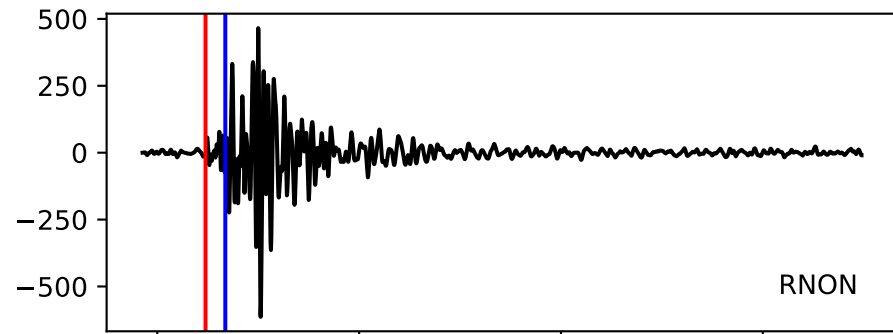

Typ: None - obspyck_20170505120636
Herdzeit (UTC): 2017-05-04 23:42:55
Magnitude (MI): 0.4
Latitude: 47.753 [°] ± 1.98 [km]
Longitude: 12.837 [°] ± 1.06 [km]
Tiefe: 1.9 [km] ± 4.0[km]

23:42:55 23:43:00 23:43:05 23:43:10