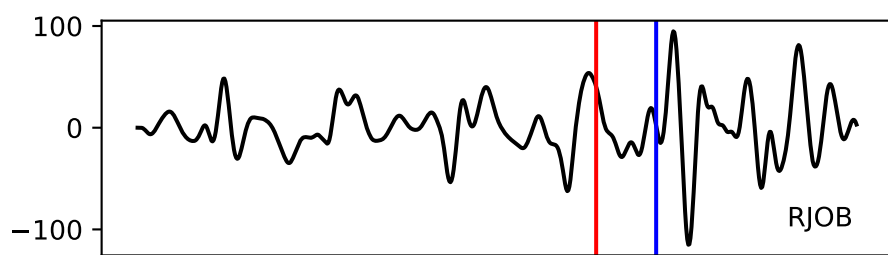

Typ: earthquake - obspyck\_20170505124321  
Herdzeit (UTC): 2017-03-23 08:25:19  
Magnitude (MI): -0.7  
Latitude: 47.748 [°] ± 3.23 [km]  
Longitude: 12.843 [°] ± 1.70 [km]  
Tiefe: -1.1 [km] ± 2.9[km]