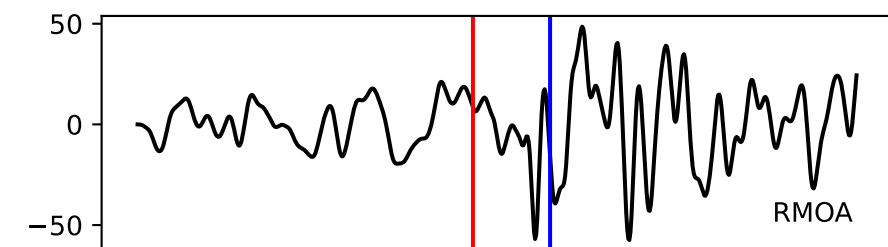

Typ: earthquake - obspyck\_20170505124321  
Herdzeit (UTC): 2017-03-23 08:25:19  
Magnitude (MI): -0.7  
Latitude: 47.748 [°] ± 3.23 [km]  
Longitude: 12.843 [°] ± 1.70 [km]  
Tiefe: -1.1 [km] ± 2.9[km]