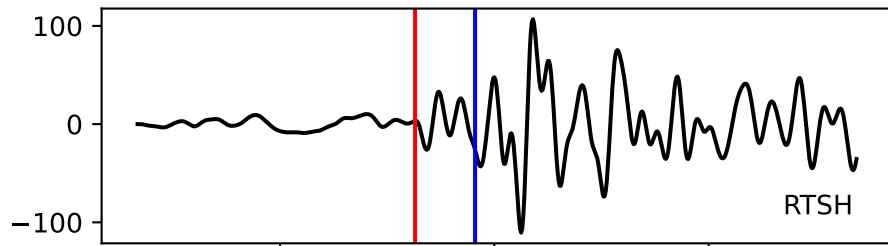

Typ: earthquake - obspyck\_20170505124321  
Herdzeit (UTC): 2017-03-23 08:25:19  
Magnitude (MI): -0.7  
Latitude: 47.748 [°] ± 3.23 [km]  
Longitude: 12.843 [°] ± 1.70 [km]  
Tiefe: -1.1 [km] ± 2.9[km]