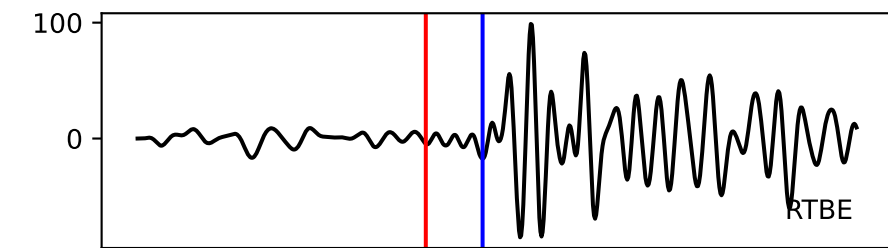

Typ: earthquake - obspyck\_20170505124321  
Herdzeit (UTC): 2017-03-23 08:25:19  
Magnitude (MI): -0.7  
Latitude: 47.748 [°] ± 3.23 [km]  
Longitude: 12.843 [°] ± 1.70 [km]  
Tiefe: -1.1 [km] ± 2.9[km]