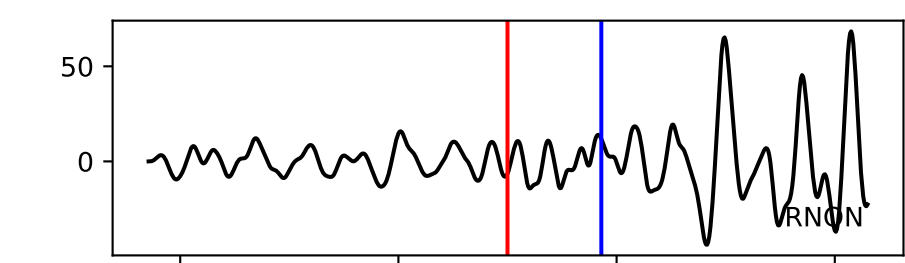

Typ: earthquake - obspyck_20170505124735
Herdzeit (UTC): 2017-03-23 00:53:20
Magnitude (MI): -0.7
Latitude: 47.741 [°] ± 0.91 [km]
Longitude: 12.817 [°] ± 0.33 [km]
Tiefe: 0.0 [km] ± 1.3[km]

53:20.000000 53:21.000000 53:22.000000 53:23.000000