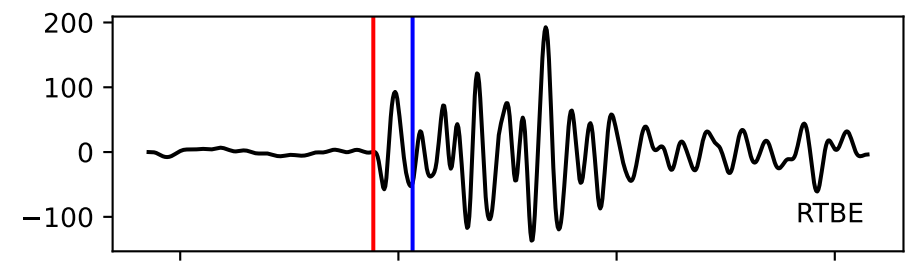

Typ: earthquake - obspyck_20170505124735
Herdzeit (UTC): 2017-03-23 00:53:20
Magnitude (MI): -0.7
Latitude: 47.741 [°] ± 0.91 [km]
Longitude: 12.817 [°] ± 0.33 [km]
Tiefe: 0.0 [km] ± 1.3[km]

53:20.000000 53:21.000000 53:22.000000 53:23.000000