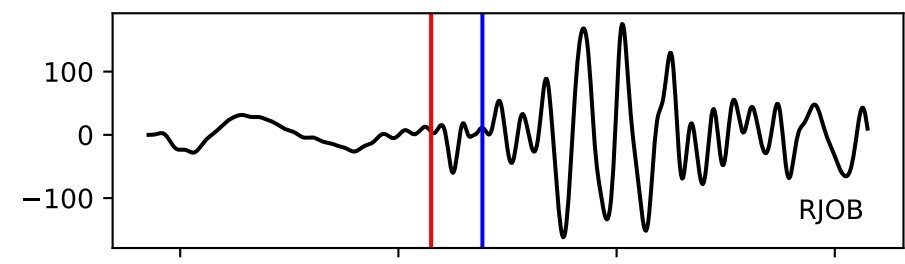

Typ: earthquake - obspyck_20170505124735
Herdzeit (UTC): 2017-03-23 00:53:20
Magnitude (MI): -0.7
Latitude: 47.741 [°] ± 0.91 [km]
Longitude: 12.817 [°] ± 0.33 [km]
Tiefe: 0.0 [km] ± 1.3[km]

53:20.000000 53:21.000000 53:22.000000 53:23.000000