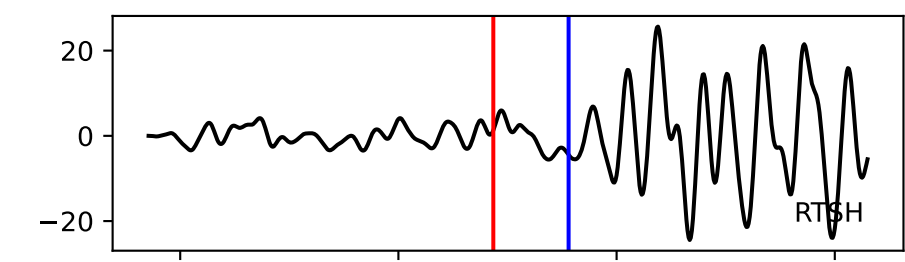

Typ: earthquake - obspyck_20170505124735
Herdzeit (UTC): 2017-03-23 00:53:20
Magnitude (MI): -0.7
Latitude: 47.741 [°] ± 0.91 [km]
Longitude: 12.817 [°] ± 0.33 [km]
Tiefe: 0.0 [km] ± 1.3[km]

53:20.000000 53:21.000000 53:22.000000 53:23.000000