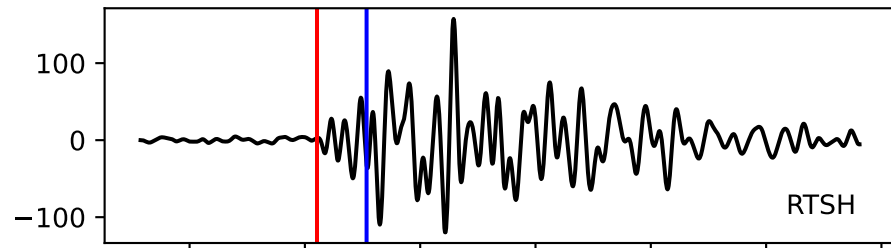

Typ: earthquake - obspyck_20170512113723
Herdzeit (UTC): 2017-05-07 12:00:29
Magnitude (MI): -0.2
Latitude: 47.751 [°] ± 2.04 [km]
Longitude: 12.812 [°] ± 1.08 [km]
Tiefe: -0.7 [km] ± 2.3[km]

12:00:29 12:00:30 12:00:31 12:00:32 12:00:33 12:00:34 12:00:35