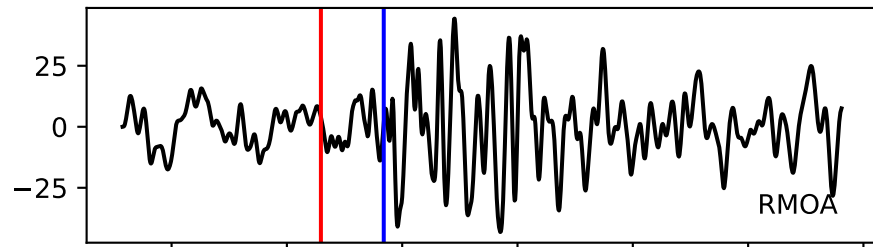

Typ: earthquake - obspyck_20170512113723
Herdzeit (UTC): 2017-05-07 12:00:29
Magnitude (MI): -0.2
Latitude: 47.751 [°] ± 2.04 [km]
Longitude: 12.812 [°] ± 1.08 [km]
Tiefe: -0.7 [km] ± 2.3[km]

12:00:29 12:00:30 12:00:31 12:00:32 12:00:33 12:00:34 12:00:35