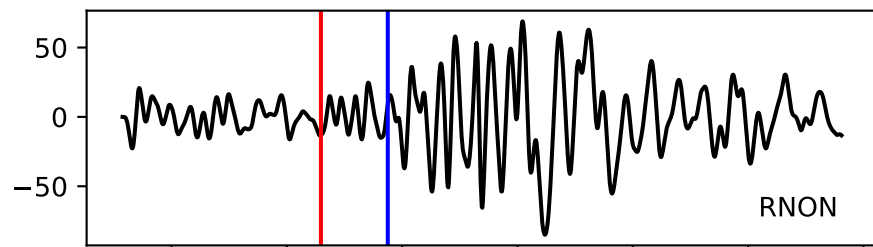

Typ: earthquake - obspyck_20170512113723
Herdzeit (UTC): 2017-05-07 12:00:29
Magnitude (MI): -0.2
Latitude: 47.751 [°] ± 2.04 [km]
Longitude: 12.812 [°] ± 1.08 [km]
Tiefe: -0.7 [km] ± 2.3[km]

12:00:29 12:00:30 12:00:31 12:00:32 12:00:33 12:00:34 12:00:35