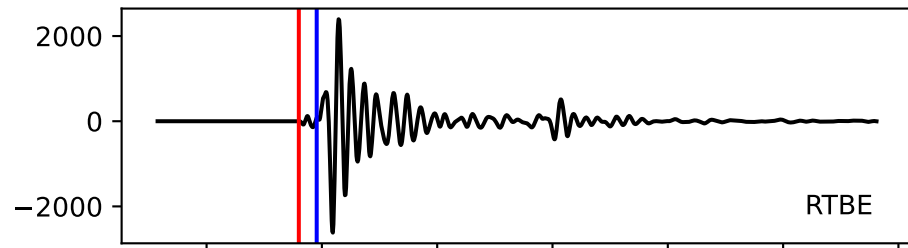

Typ: earthquake - obspyck_20170512113723
Herdzeit (UTC): 2017-05-07 12:00:29
Magnitude (MI): -0.2
Latitude: 47.751 [°] ± 2.04 [km]
Longitude: 12.812 [°] ± 1.08 [km]
Tiefe: -0.7 [km] ± 2.3[km]

12:00:29 12:00:30 12:00:31 12:00:32 12:00:33 12:00:34 12:00:35