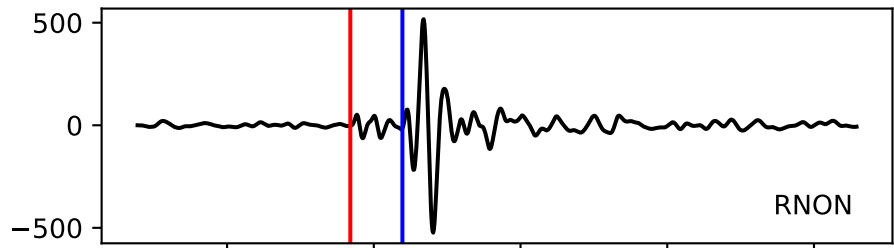

Typ: earthquake - obspyck_20170512132334
Herdzeit (UTC): 2017-05-08 18:40:36
Magnitude (MI): -0.3
Latitude: 47.747 [°] ± 1.02 [km]
Longitude: 12.858 [°] ± 0.52 [km]
Tiefe: 2.5 [km] ± 0.9[km]

18:40:36 18:40:37 18:40:38 18:40:39 18:40:40