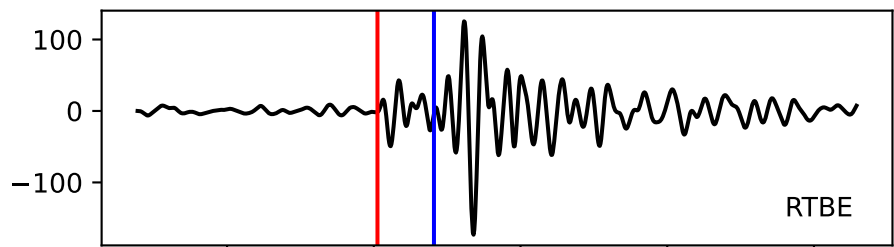

Typ: earthquake - obspyck_20170512132334
Herdzeit (UTC): 2017-05-08 18:40:36
Magnitude (MI): -0.3
Latitude: 47.747 [°] ± 1.02 [km]
Longitude: 12.858 [°] ± 0.52 [km]
Tiefe: 2.5 [km] ± 0.9[km]

18:40:36 18:40:37 18:40:38 18:40:39 18:40:40