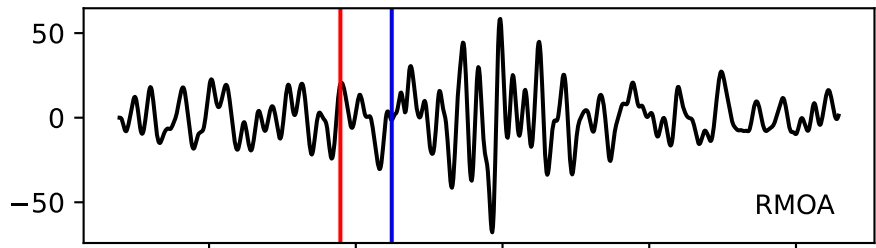

Typ: earthquake - obspyck_20170512132334
Herdzeit (UTC): 2017-05-08 18:40:36
Magnitude (MI): -0.3
Latitude: 47.747 [°] ± 1.02 [km]
Longitude: 12.858 [°] ± 0.52 [km]
Tiefe: 2.5 [km] ± 0.9[km]

18:40:36 18:40:37 18:40:38 18:40:39 18:40:40