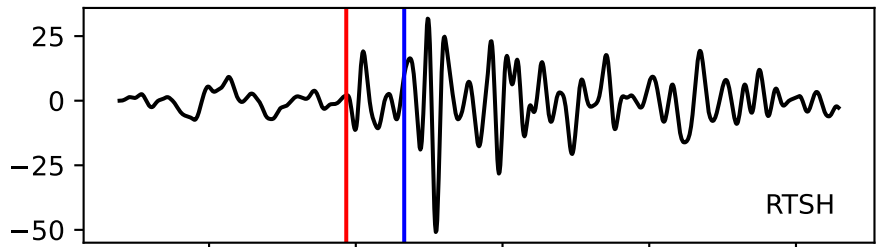

Typ: earthquake - obspyck_20170512132334
Herdzeit (UTC): 2017-05-08 18:40:36
Magnitude (MI): -0.3
Latitude: 47.747 [°] ± 1.02 [km]
Longitude: 12.858 [°] ± 0.52 [km]
Tiefe: 2.5 [km] ± 0.9[km]

18:40:36 18:40:37 18:40:38 18:40:39 18:40:40