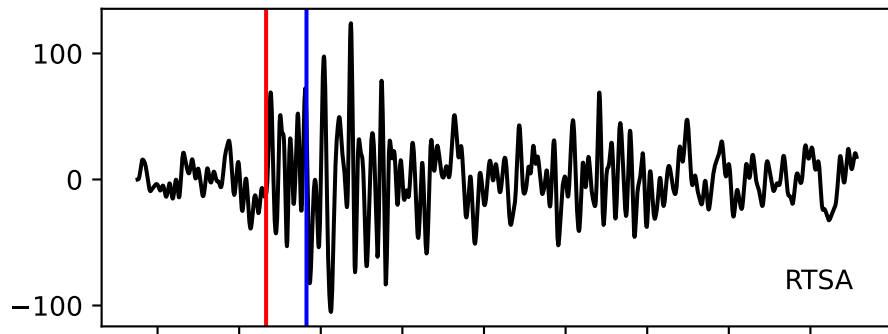

Typ: earthquake - obspyck_20170526095604
Herdzeit (UTC): 2017-05-19 15:12:47
Magnitude (MI): 0.0
Latitude: 47.752 [°] ± 2.04 [km]
Longitude: 12.834 [°] ± 1.67 [km]
Tiefe: 2.1 [km] ± 3.6[km]

15:12:47
15:12:48
15:12:49
15:12:50
15:12:51
15:12:52
15:12:53
15:12:54
15:12:55
15:12:56