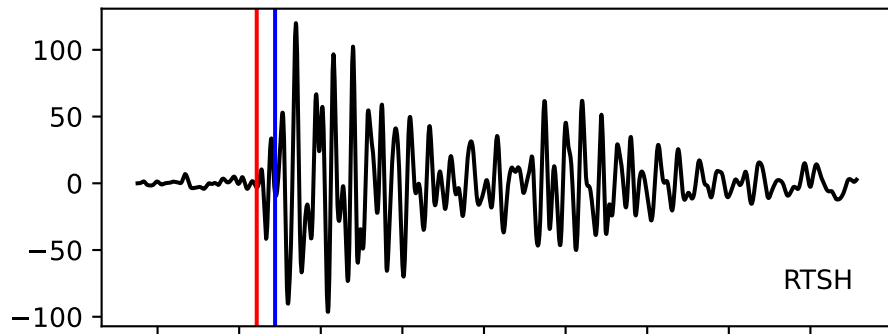

Typ: earthquake - obspyck_20170526095604
Herdzeit (UTC): 2017-05-19 15:12:47
Magnitude (MI): 0.0
Latitude: 47.752 [°] ± 2.04 [km]
Longitude: 12.834 [°] ± 1.67 [km]
Tiefe: 2.1 [km] ± 3.6[km]

15:12:47
15:12:48
15:12:49
15:12:50
15:12:51
15:12:52
15:12:53
15:12:54
15:12:55
15:12:56