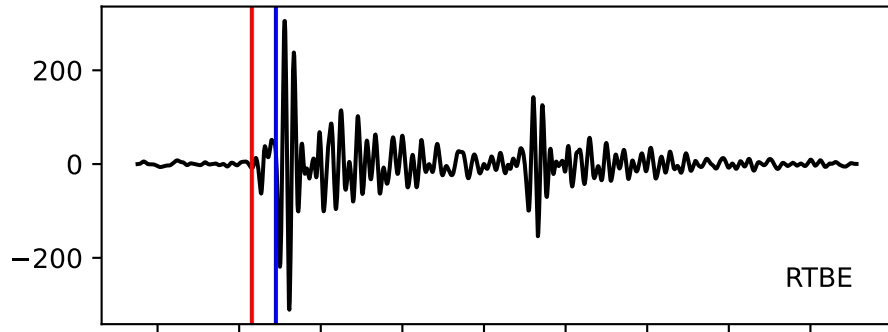

Typ: earthquake - obspyck_20170526095604
Herdzeit (UTC): 2017-05-19 15:12:47
Magnitude (MI): 0.0
Latitude: 47.752 [°] ± 2.04 [km]
Longitude: 12.834 [°] ± 1.67 [km]
Tiefe: 2.1 [km] ± 3.6[km]

15:12:47
15:12:48
15:12:49
15:12:50
15:12:51
15:12:52
15:12:53
15:12:54
15:12:55
15:12:56