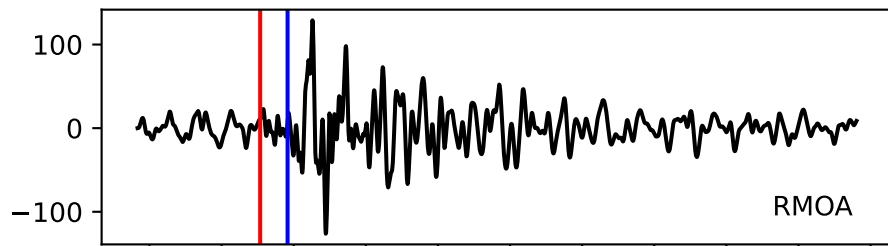

Typ: earthquake - obspyck_20170526120550
Herdzeit (UTC): 2017-05-15 18:50:40
Magnitude (MI): 0.1
Latitude: 47.751 [°] ± 1.61 [km]
Longitude: 12.832 [°] ± 0.64 [km]
Tiefe: 2.7 [km] ± 1.1[km]

18:50:40
18:50:41
18:50:42
18:50:43
18:50:44
18:50:45
18:50:46
18:50:47
18:50:48
18:50:49
18:50:50