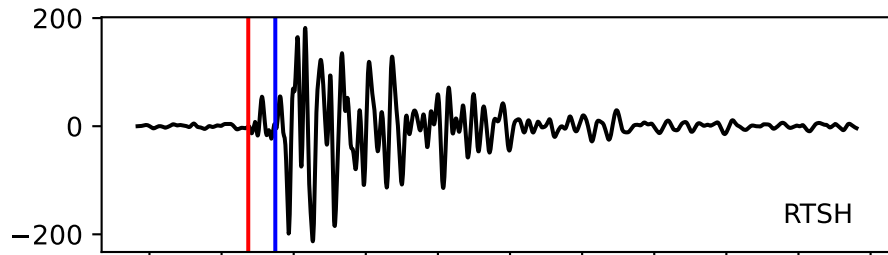

Typ: earthquake - obspyck_20170526120550
Herdzeit (UTC): 2017-05-15 18:50:40
Magnitude (MI): 0.1
Latitude: 47.751 [°] ± 1.61 [km]
Longitude: 12.832 [°] ± 0.64 [km]
Tiefe: 2.7 [km] ± 1.1[km]

18:50:40
18:50:41
18:50:42
18:50:43
18:50:44
18:50:45
18:50:46
18:50:47
18:50:48
18:50:49
18:50:50