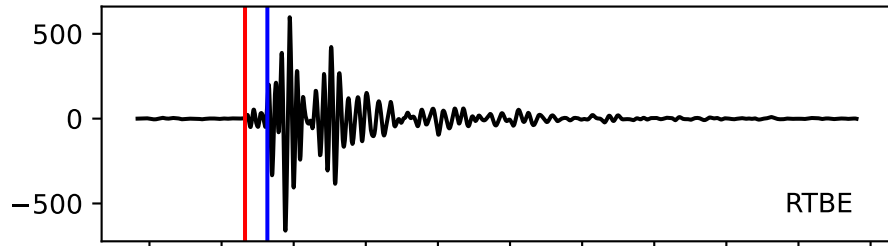

Typ: earthquake - obspyck_20170526120550
Herdzeit (UTC): 2017-05-15 18:50:40
Magnitude (MI): 0.1
Latitude: 47.751 [°] ± 1.61 [km]
Longitude: 12.832 [°] ± 0.64 [km]
Tiefe: 2.7 [km] ± 1.1[km]

18:50:40
18:50:41
18:50:42
18:50:43
18:50:44
18:50:45
18:50:46
18:50:47
18:50:48
18:50:49
18:50:50