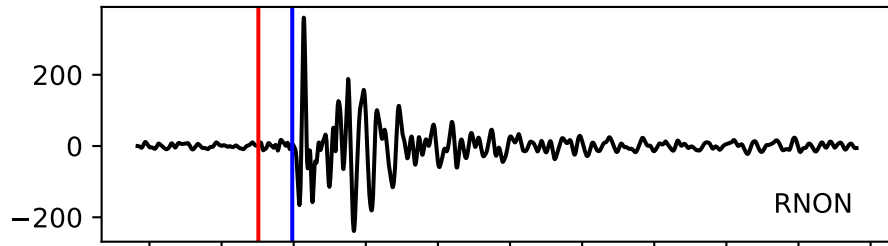

Typ: earthquake - obspyck_20170526120550
Herdzeit (UTC): 2017-05-15 18:50:40
Magnitude (MI): 0.1
Latitude: 47.751 [°] ± 1.61 [km]
Longitude: 12.832 [°] ± 0.64 [km]
Tiefe: 2.7 [km] ± 1.1[km]

18:50:40
18:50:41
18:50:42
18:50:43
18:50:44
18:50:45
18:50:46
18:50:47
18:50:48
18:50:49
18:50:50