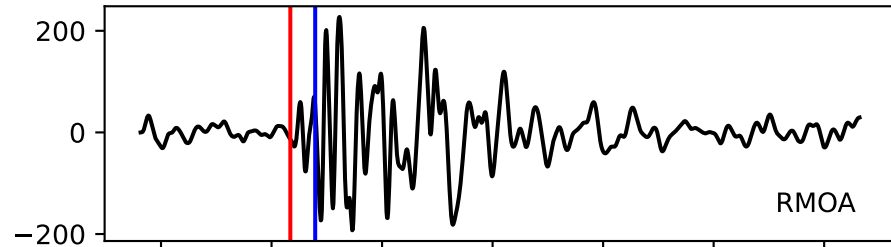

Typ: earthquake - obspyck_20170526122604
Herdzeit (UTC): 2017-05-15 19:27:20
Magnitude (MI): -0.2
Latitude: 47.763 [°] ± 0.71 [km]
Longitude: 12.849 [°] ± 0.43 [km]
Tiefe: 0.1 [km] ± 1.6[km]

19:27:20 19:27:21 19:27:22 19:27:23 19:27:24 19:27:25 19:27:26