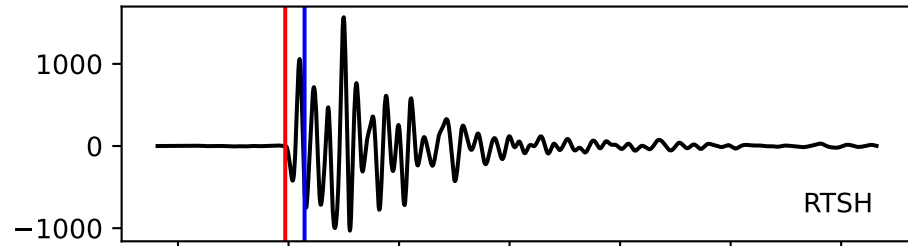

Typ: earthquake - obspyck_20170526122604
Herdzeit (UTC): 2017-05-15 19:27:20
Magnitude (MI): -0.2
Latitude: 47.763 [°] ± 0.71 [km]
Longitude: 12.849 [°] ± 0.43 [km]
Tiefe: 0.1 [km] ± 1.6[km]

19:27:20 19:27:21 19:27:22 19:27:23 19:27:24 19:27:25 19:27:26