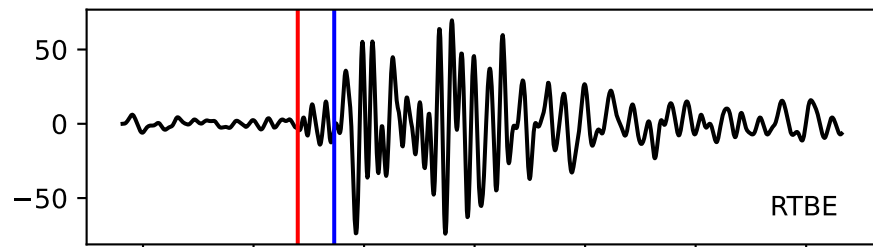

Typ: earthquake - obspyck_20170526122604
Herdzeit (UTC): 2017-05-15 19:27:20
Magnitude (MI): -0.2
Latitude: 47.763 [°] ± 0.71 [km]
Longitude: 12.849 [°] ± 0.43 [km]
Tiefe: 0.1 [km] ± 1.6[km]

19:27:20 19:27:21 19:27:22 19:27:23 19:27:24 19:27:25 19:27:26