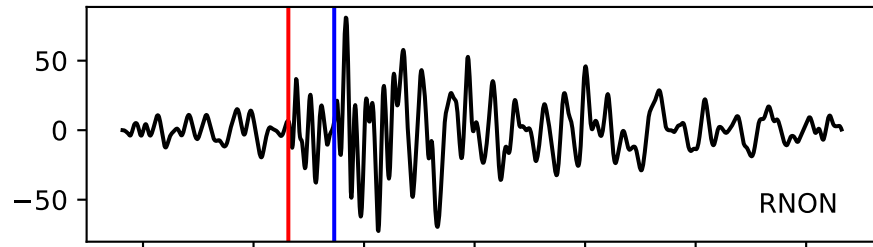

Typ: earthquake - obspyck_20170526122604
Herdzeit (UTC): 2017-05-15 19:27:20
Magnitude (MI): -0.2
Latitude: 47.763 [°] ± 0.71 [km]
Longitude: 12.849 [°] ± 0.43 [km]
Tiefe: 0.1 [km] ± 1.6[km]

19:27:20 19:27:21 19:27:22 19:27:23 19:27:24 19:27:25 19:27:26